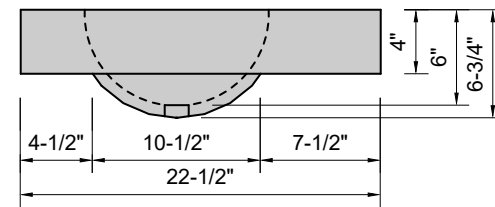

TOP VIEW

FRONT VIEW

SIDE VIEW

BACK VIEW

Model #: FLOV-40-03
Oval (floating)
8" widespread faucet holes