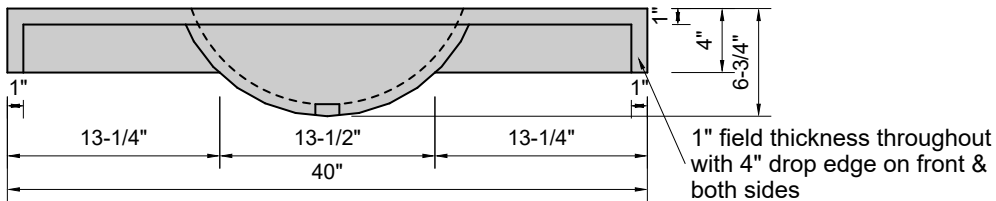

TOP VIEW

FRONT VIEW

SIDE VIEW

BACK VIEW

Model #: FLOV-40-03
Oval (floating)
8" widespread faucet holes