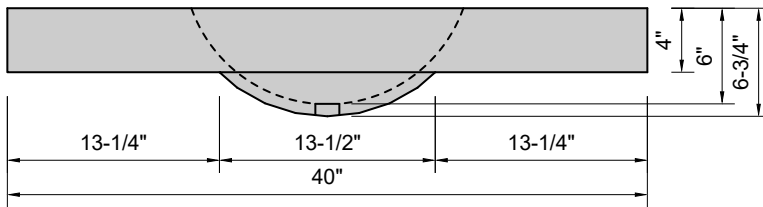

TOP VIEW

FRONT VIEW

SIDE VIEW

BACK VIEW

Model #: FLOV-40-03
Oval (floating)
8" widespread faucet holes