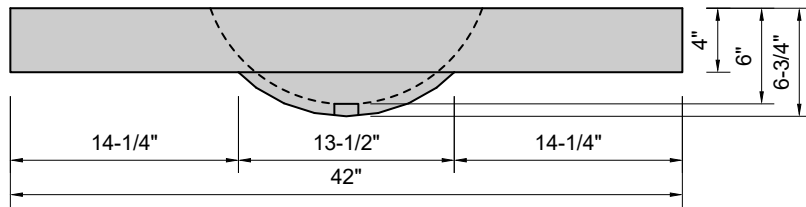

TOP VIEW

FRONT VIEW

SIDE VIEW

BACK VIEW

Model #: FLOV-42-01
Oval (floating)
single faucet hole