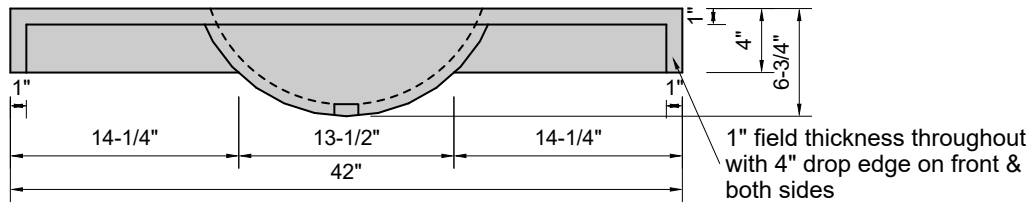

TOP VIEW

FRONT VIEW

SIDE VIEW

BACK VIEW

Model #: FLOV-42-01
Oval (floating)
single faucet hole