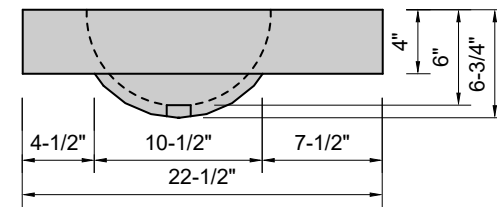

TOP VIEW

FRONT VIEW

SIDE VIEW

BACK VIEW

Model #: FLOV-42-01
Oval (floating)
single faucet hole