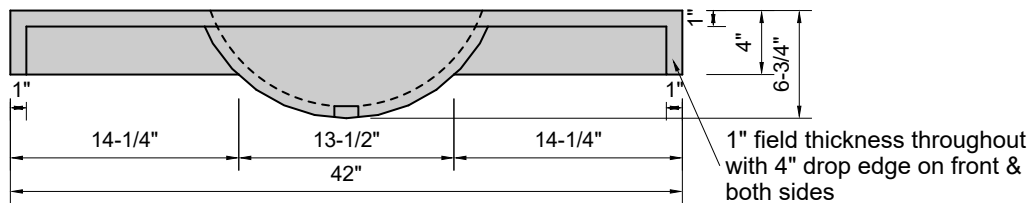

TOP VIEW

FRONT VIEW

SIDE VIEW

BACK VIEW

Model #: FLOV-42-03
Oval (floating)
8" widespread faucet holes