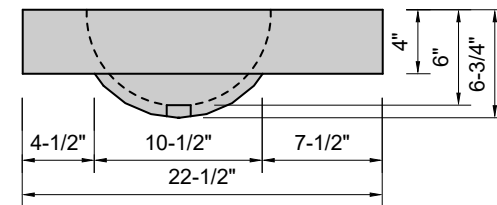

TOP VIEW

FRONT VIEW

SIDE VIEW

BACK VIEW

Model #: FLOV-42-03
Oval (floating)
8" widespread faucet holes