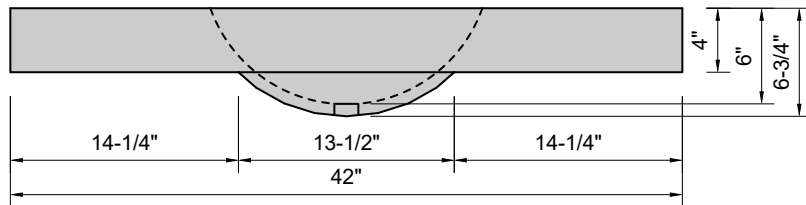

TOP VIEW

FRONT VIEW

SIDE VIEW

BACK VIEW

Model #: FLOV-42-03
Oval (floating)
8" widespread faucet holes