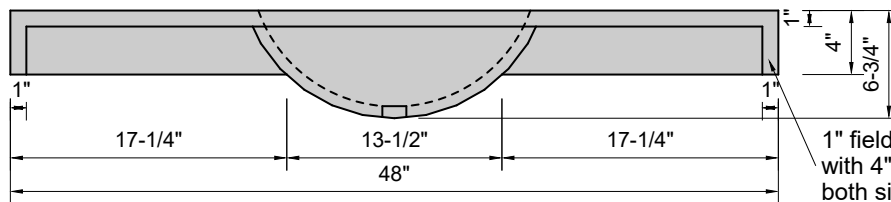

TOP VIEW

FRONT VIEW

SIDE VIEW

BACK VIEW

1" field thickness throughout  
with 4" drop edge on front &  
both sides

**Model #: FLOV-48-00**  
**Oval (floating)**  
**no faucet holes**