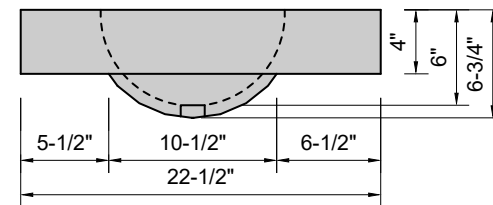

TOP VIEW

FRONT VIEW

SIDE VIEW

BACK VIEW

1" field thickness throughout  
with 4" drop edge on front &  
both sides

**Model #: FLOV-48-00**  
**Oval (floating)**  
**no faucet holes**