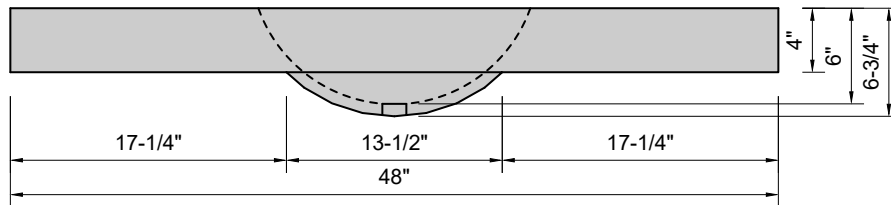

TOP VIEW

FRONT VIEW

SIDE VIEW

BACK VIEW

1" field thickness throughout  
with 4" drop edge on front &  
both sides

**Model #: FLOV-48-00**  
**Oval (floating)**  
**no faucet holes**