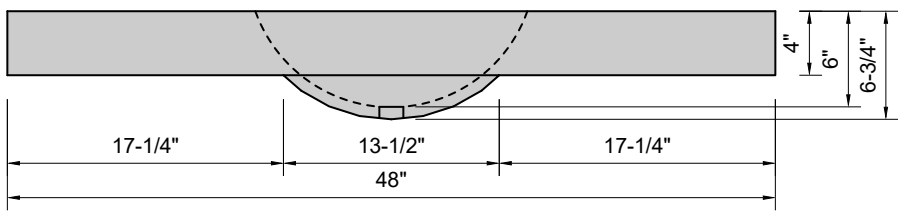

TOP VIEW

FRONT VIEW

SIDE VIEW

BACK VIEW

1" field thickness throughout with 4" drop edge on front & both sides

**Model #: FLOV-48-01**  
**Oval (floating)**  
**single faucet hole**