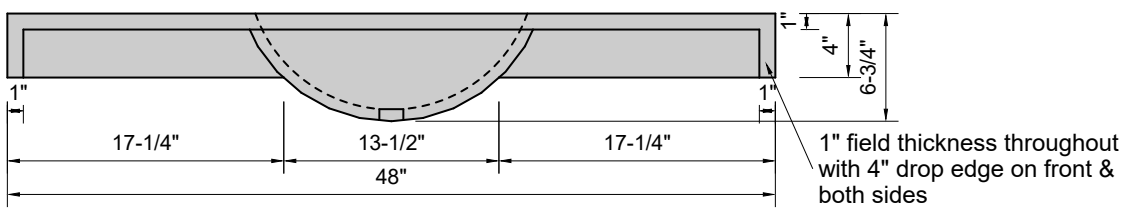

TOP VIEW

FRONT VIEW

SIDE VIEW

BACK VIEW

1" field thickness throughout with 4" drop edge on front & both sides

**Model #: FLOV-48-01**  
**Oval (floating)**  
**single faucet hole**