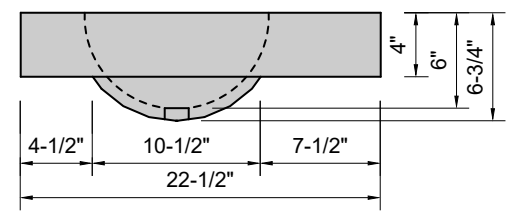

TOP VIEW

FRONT VIEW

SIDE VIEW

BACK VIEW

1" field thickness throughout with 4" drop edge on front & both sides

**Model #: FLOV-48-01**  
**Oval (floating)**  
**single faucet hole**