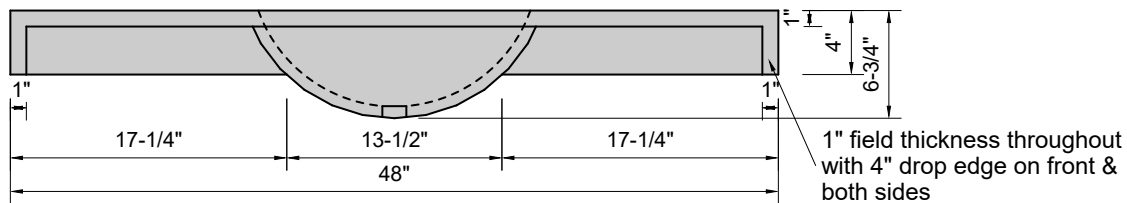

TOP VIEW

FRONT VIEW

SIDE VIEW

BACK VIEW

Model #: FLOV-48-03
Oval (floating)
8" widespread faucet holes