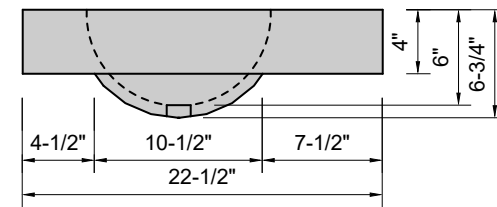

TOP VIEW

FRONT VIEW

SIDE VIEW

BACK VIEW

Model #: FLOV-48-03
Oval (floating)
8" widespread faucet holes