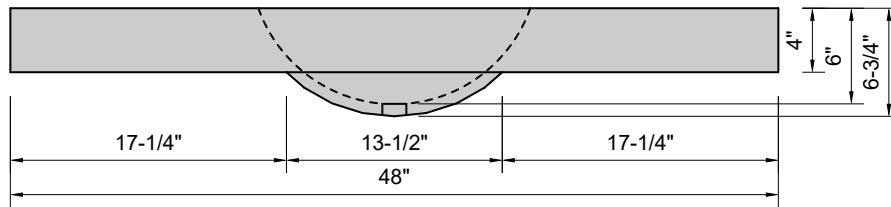

TOP VIEW

FRONT VIEW

SIDE VIEW

BACK VIEW

Model #: FLOV-48-03
Oval (floating)
8" widespread faucet holes