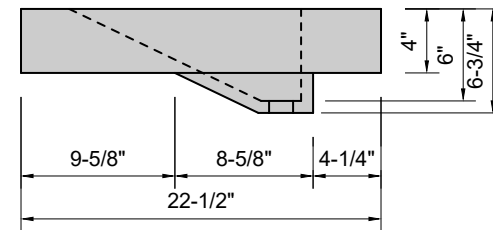

TOP VIEW

FRONT VIEW

SIDE VIEW

BACK VIEW

Model #: FLRT-24-00
Ramp Traditional Drain (floating)
no faucet holes