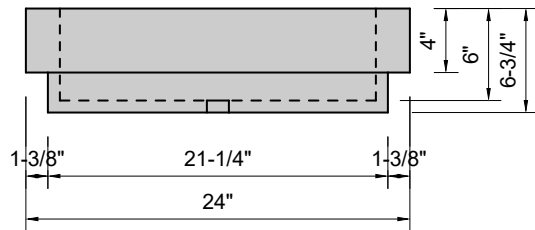

TOP VIEW

FRONT VIEW

SIDE VIEW

BACK VIEW

Model #: FLRT-24-00
Ramp Traditional Drain (floating)
no faucet holes