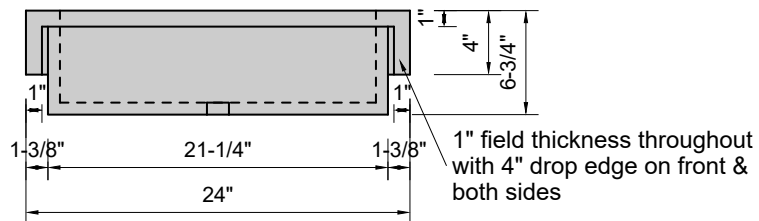

TOP VIEW

FRONT VIEW

SIDE VIEW

BACK VIEW

Model #: FLRT-24-00
Ramp Traditional Drain (floating)
no faucet holes