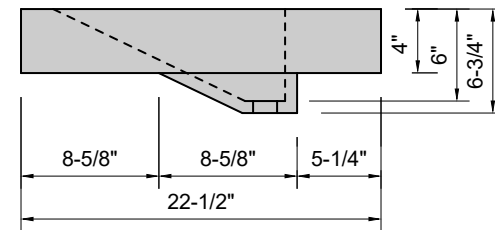

**TOP VIEW**

**FRONT VIEW**

**SIDE VIEW**

**BACK VIEW**

**Model #: FLRT-24-01**  
**Ramp Traditional Drain (floating)**  
**single faucet hole**