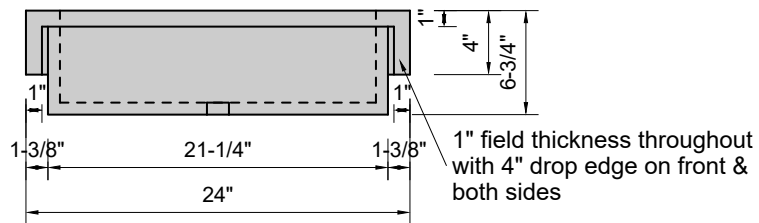

**TOP VIEW**

**FRONT VIEW**

**SIDE VIEW**

**BACK VIEW**

**Model #: FLRT-24-01**  
**Ramp Traditional Drain (floating)**  
**single faucet hole**