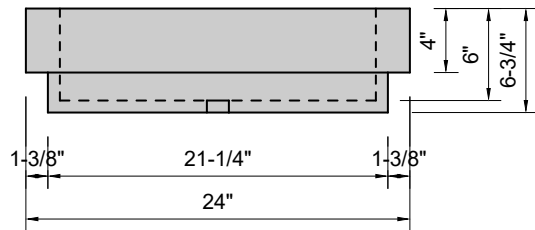

**TOP VIEW**

**FRONT VIEW**

**SIDE VIEW**

**BACK VIEW**

**Model #: FLRT-24-01**  
**Ramp Traditional Drain (floating)**  
**single faucet hole**