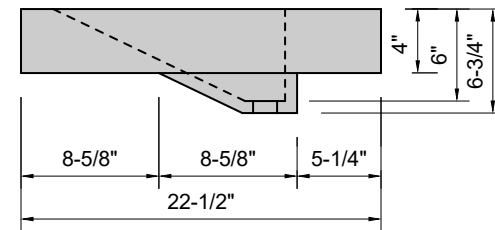

TOP VIEW

FRONT VIEW

SIDE VIEW

BACK VIEW

Model #: FLRT-24-03
Ramp Traditional Drain (floating)
8" widespread faucet holes