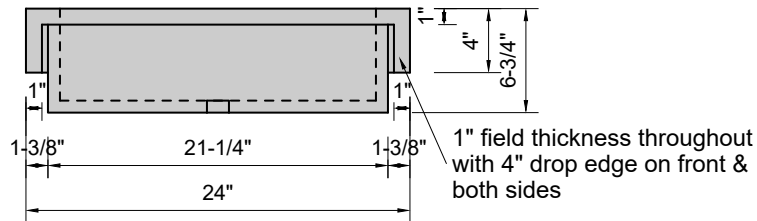

TOP VIEW

FRONT VIEW

SIDE VIEW

BACK VIEW

Model #: FLRT-24-03
Ramp Traditional Drain (floating)
8" widespread faucet holes