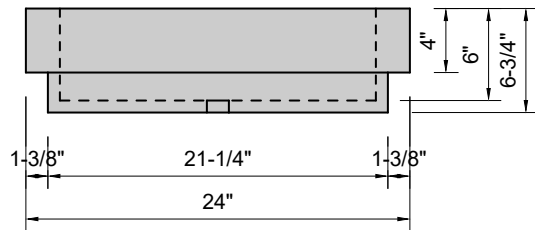

TOP VIEW

FRONT VIEW

SIDE VIEW

BACK VIEW

Model #: FLRT-24-03
Ramp Traditional Drain (floating)
8" widespread faucet holes