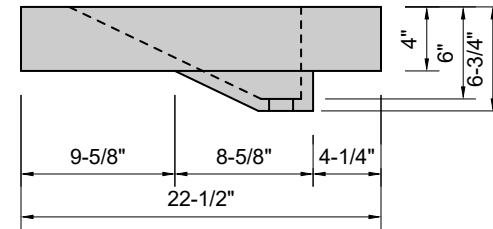

TOP VIEW

FRONT VIEW

SIDE VIEW

BACK VIEW

Model #: FLRT-30-00
Ramp Traditional Drain (floating)
no faucet holes