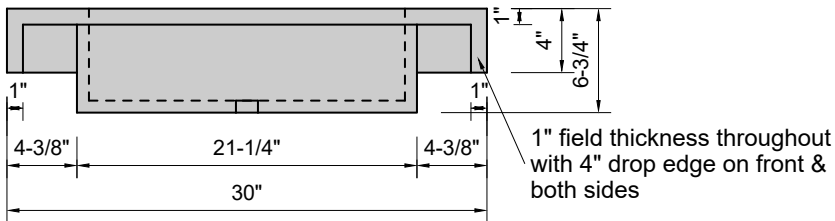

TOP VIEW

FRONT VIEW

SIDE VIEW

BACK VIEW

Model #: FLRT-30-00
Ramp Traditional Drain (floating)
no faucet holes