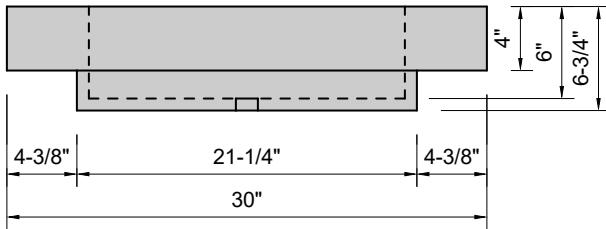

TOP VIEW

FRONT VIEW

SIDE VIEW

BACK VIEW

Model #: FLRT-30-00
Ramp Traditional Drain (floating)
no faucet holes