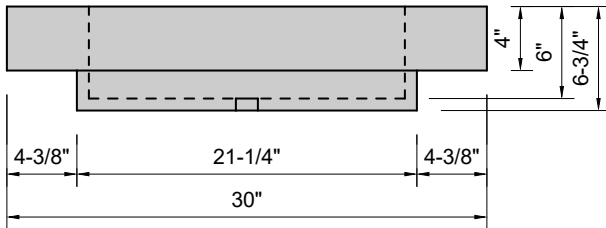

TOP VIEW

FRONT VIEW

SIDE VIEW

BACK VIEW

Model #: FLRT-30-01
Ramp Traditional Drain (floating)
single faucet hole