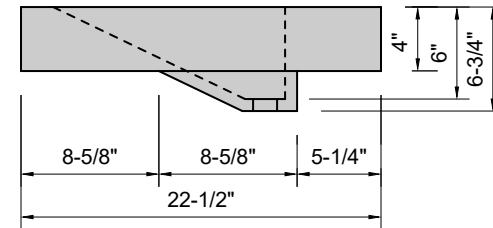

TOP VIEW

FRONT VIEW

SIDE VIEW

BACK VIEW

Model #: FLRT-30-01
Ramp Traditional Drain (floating)
single faucet hole