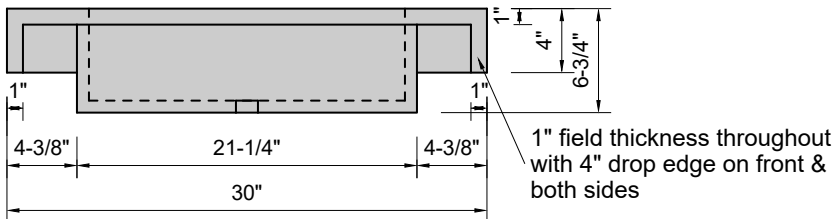

TOP VIEW

FRONT VIEW

SIDE VIEW

BACK VIEW

Model #: FLRT-30-01
Ramp Traditional Drain (floating)
single faucet hole