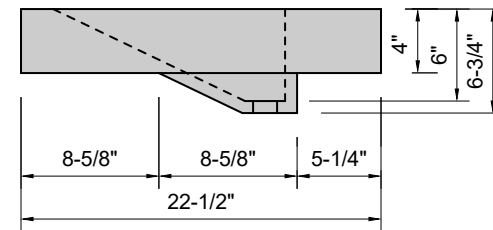

TOP VIEW

FRONT VIEW

SIDE VIEW

BACK VIEW

Model #: FLRT-30-03
Ramp Traditional Drain (floating)
8" widespread faucet holes