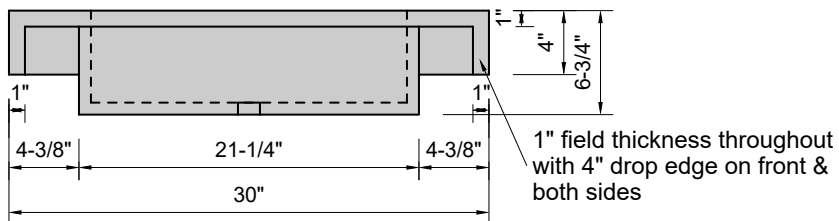

TOP VIEW

FRONT VIEW

SIDE VIEW

BACK VIEW

Model #: FLRT-30-03
Ramp Traditional Drain (floating)
8" widespread faucet holes