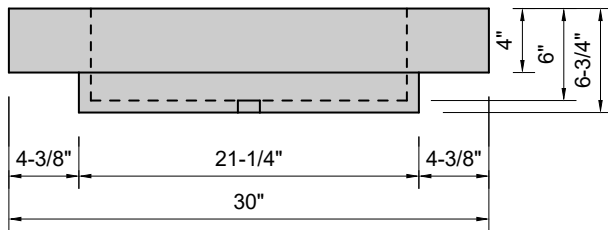

TOP VIEW

FRONT VIEW

SIDE VIEW

BACK VIEW

Model #: FLRT-30-03
Ramp Traditional Drain (floating)
8" widespread faucet holes