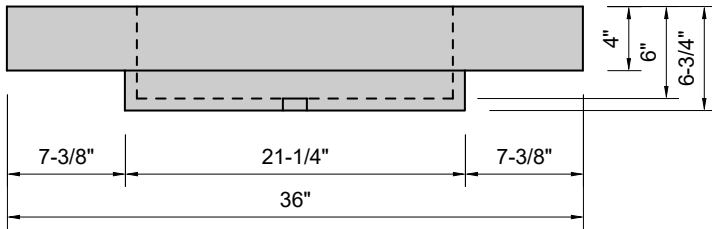

**TOP VIEW**

**FRONT VIEW**

**SIDE VIEW**

**BACK VIEW**

**Model #: FLRT-36-00**  
**Ramp Traditional Drain (floating)**  
**no faucet holes**