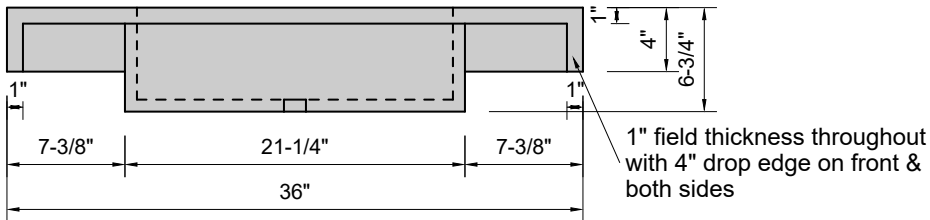

**TOP VIEW**

**FRONT VIEW**

**SIDE VIEW**

**BACK VIEW**

**Model #: FLRT-36-00**  
**Ramp Traditional Drain (floating)**  
**no faucet holes**