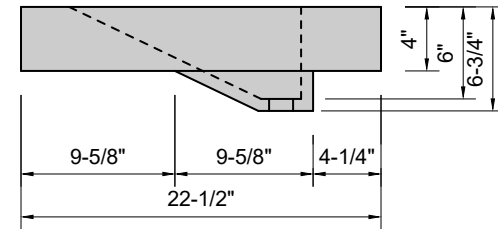

**TOP VIEW**

**FRONT VIEW**

**SIDE VIEW**

**BACK VIEW**

**Model #: FLRT-36-00**  
**Ramp Traditional Drain (floating)**  
**no faucet holes**