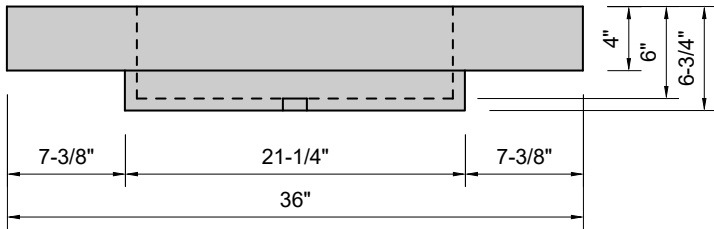

TOP VIEW

FRONT VIEW

SIDE VIEW

BACK VIEW

Model #: FLRT-36-01
Ramp Traditional Drain (floating)
single faucet hole