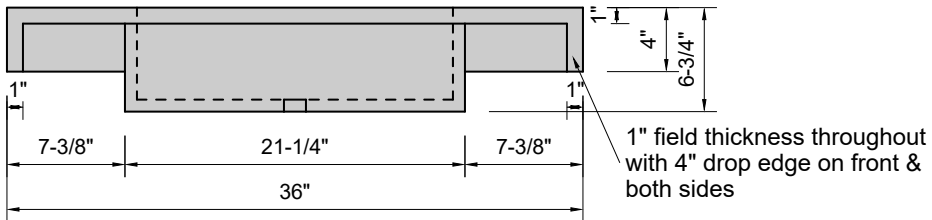

TOP VIEW

FRONT VIEW

SIDE VIEW

BACK VIEW

Model #: FLRT-36-01
Ramp Traditional Drain (floating)
single faucet hole