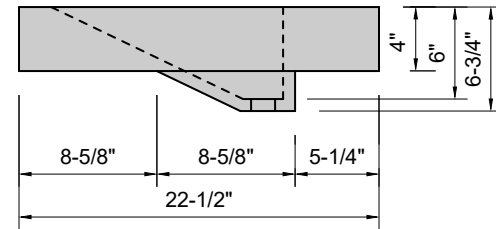

TOP VIEW

FRONT VIEW

SIDE VIEW

BACK VIEW

Model #: FLRT-36-01
Ramp Traditional Drain (floating)
single faucet hole