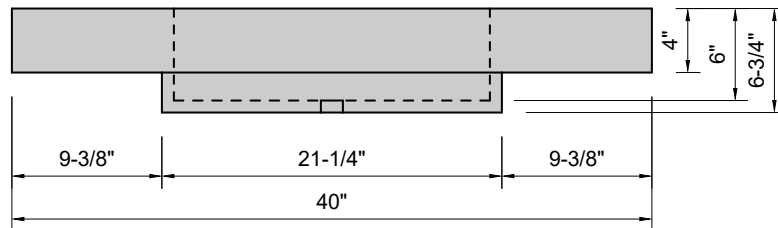

TOP VIEW

FRONT VIEW

SIDE VIEW

BACK VIEW

Model #: FLRT-40-00
Ramp Traditional Drain (floating)
no faucet holes