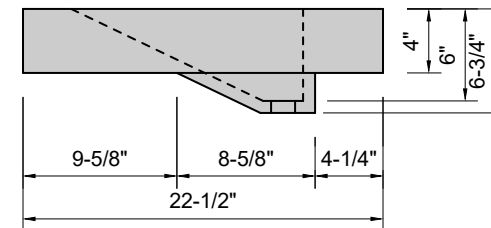

TOP VIEW

FRONT VIEW

SIDE VIEW

BACK VIEW

Model #: FLRT-40-00
Ramp Traditional Drain (floating)
no faucet holes