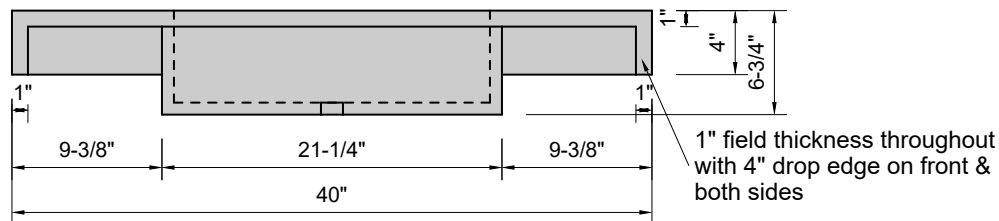

TOP VIEW

FRONT VIEW

SIDE VIEW

BACK VIEW

Model #: FLRT-40-00
Ramp Traditional Drain (floating)
no faucet holes