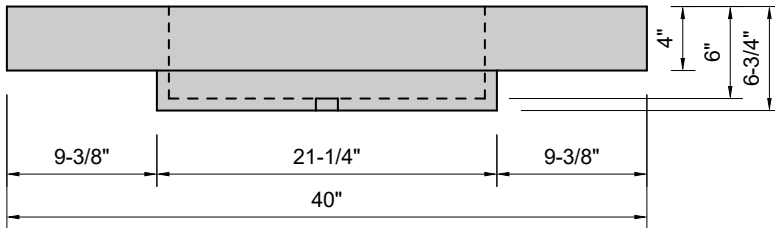

**TOP VIEW**

**FRONT VIEW**

**SIDE VIEW**

**BACK VIEW**

**Model #: FLRT-40-01**  
**Ramp Traditional Drain (floating)**  
**single faucet hole**