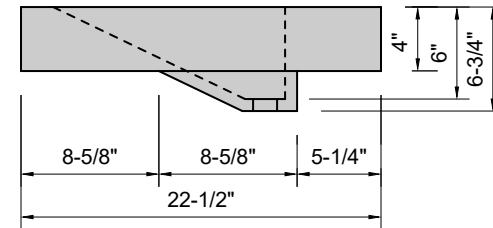

**TOP VIEW**

**FRONT VIEW**

**SIDE VIEW**

**BACK VIEW**

**Model #: FLRT-40-01**  
**Ramp Traditional Drain (floating)**  
**single faucet hole**