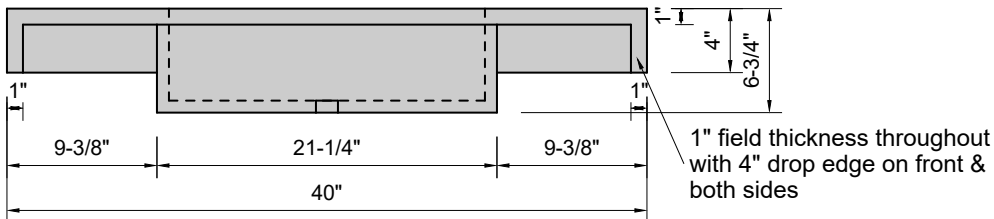

**TOP VIEW**

**FRONT VIEW**

**SIDE VIEW**

**BACK VIEW**

**Model #: FLRT-40-01**  
**Ramp Traditional Drain (floating)**  
**single faucet hole**