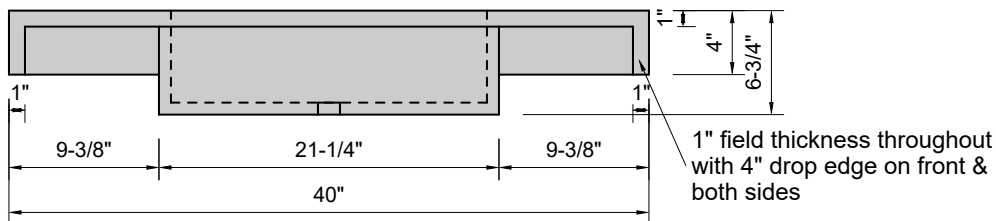

TOP VIEW

FRONT VIEW

SIDE VIEW

BACK VIEW

Model #: FLRT-40-03
Ramp Traditional Drain (floating)
8" widespread faucet holes