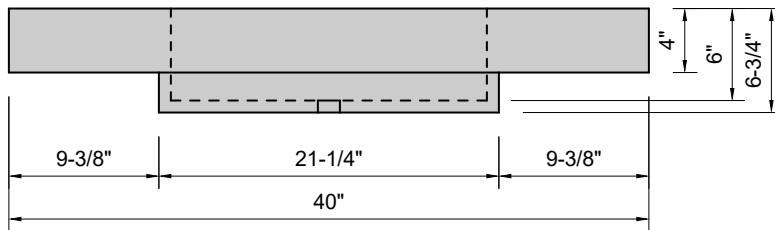

TOP VIEW

FRONT VIEW

SIDE VIEW

BACK VIEW

Model #: FLRT-40-03
Ramp Traditional Drain (floating)
8" widespread faucet holes