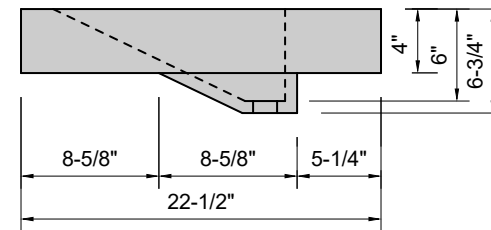

TOP VIEW

FRONT VIEW

SIDE VIEW

BACK VIEW

Model #: FLRT-40-03
Ramp Traditional Drain (floating)
8" widespread faucet holes