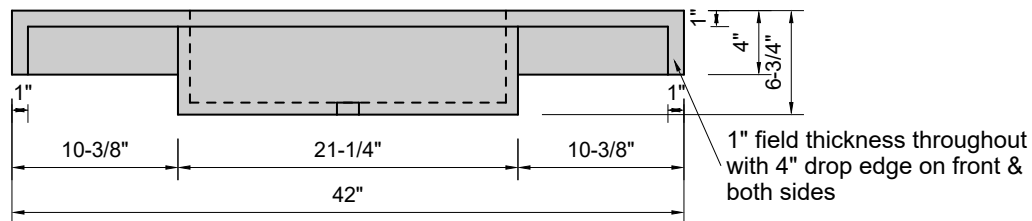

TOP VIEW

FRONT VIEW

SIDE VIEW

BACK VIEW

**Model #: FLRT-42-00**  
**Ramp Traditional Drain (floating)**  
**no faucet holes**