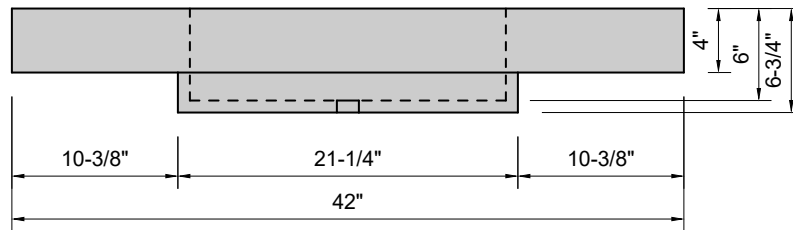

TOP VIEW

FRONT VIEW

SIDE VIEW

BACK VIEW

**Model #: FLRT-42-00**  
**Ramp Traditional Drain (floating)**  
**no faucet holes**