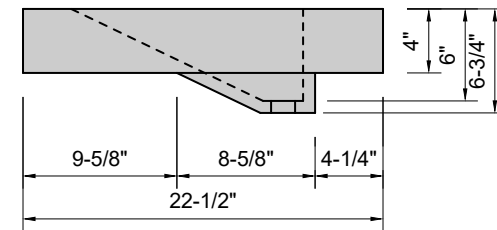

TOP VIEW

FRONT VIEW

SIDE VIEW

BACK VIEW

**Model #: FLRT-42-00**  
**Ramp Traditional Drain (floating)**  
**no faucet holes**