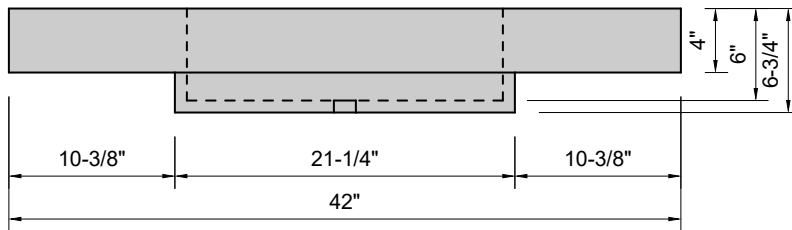

TOP VIEW

FRONT VIEW

SIDE VIEW

BACK VIEW

Model #: FLRT-42-03
Ramp Traditional Drain (floating)
8" widespread faucet holes