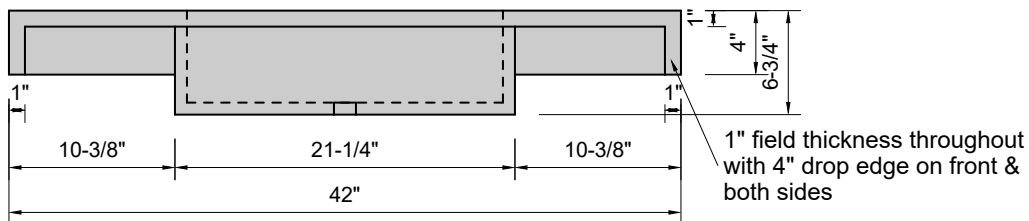

TOP VIEW

FRONT VIEW

SIDE VIEW

BACK VIEW

Model #: FLRT-42-03
Ramp Traditional Drain (floating)
8" widespread faucet holes