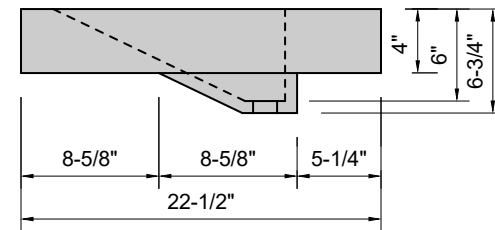

TOP VIEW

FRONT VIEW

SIDE VIEW

BACK VIEW

Model #: FLRT-42-03
Ramp Traditional Drain (floating)
8" widespread faucet holes