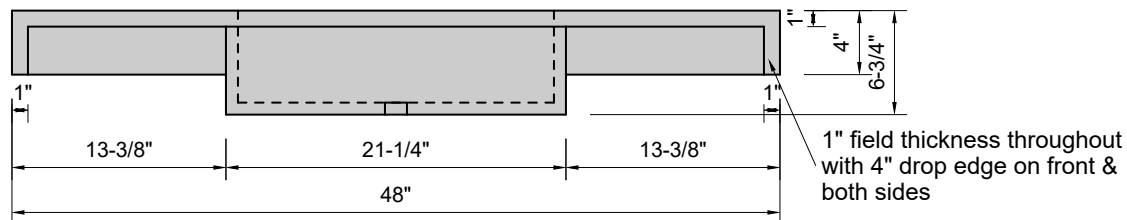

TOP VIEW

FRONT VIEW

SIDE VIEW

BACK VIEW

Model #: FLRT-48-00
Ramp Traditional Drain (floating)
no faucet holes