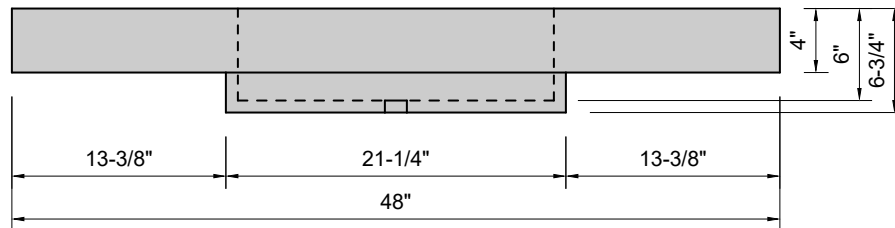

TOP VIEW

FRONT VIEW

SIDE VIEW

BACK VIEW

Model #: FLRT-48-00
Ramp Traditional Drain (floating)
no faucet holes