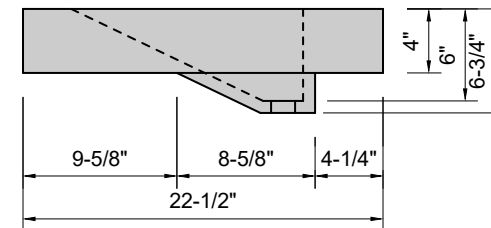

TOP VIEW

FRONT VIEW

SIDE VIEW

BACK VIEW

Model #: FLRT-48-00
Ramp Traditional Drain (floating)
no faucet holes