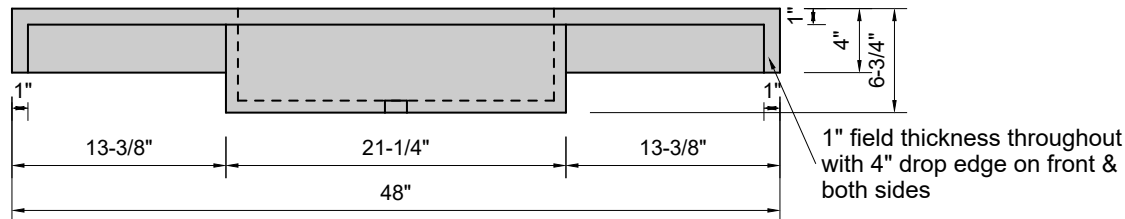

TOP VIEW

FRONT VIEW

SIDE VIEW

BACK VIEW

Model #: FLRT-48-01
Ramp Traditional Drain (floating)
single faucet hole