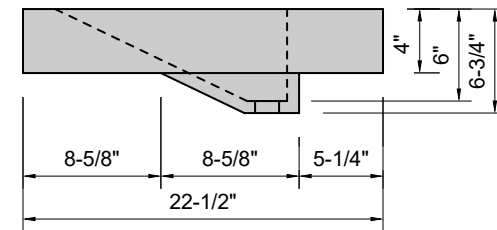

TOP VIEW

FRONT VIEW

SIDE VIEW

BACK VIEW

Model #: FLRT-48-01
Ramp Traditional Drain (floating)
single faucet hole