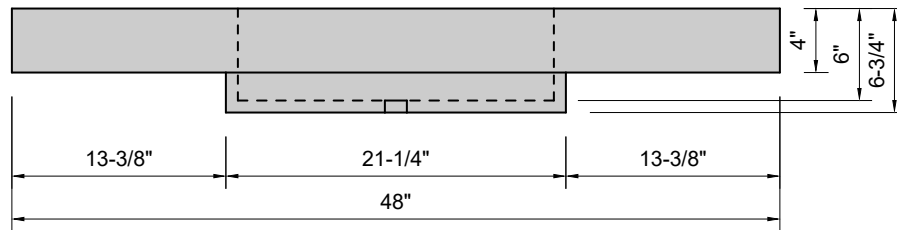

TOP VIEW

FRONT VIEW

SIDE VIEW

BACK VIEW

Model #: FLRT-48-01
Ramp Traditional Drain (floating)
single faucet hole