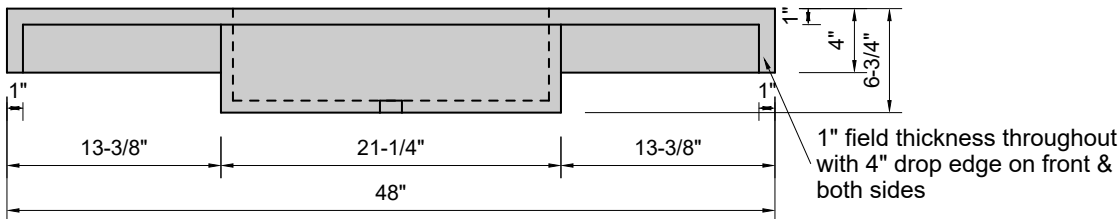

TOP VIEW

FRONT VIEW

SIDE VIEW

BACK VIEW

Model #: FLRT-48-03
Ramp Traditional Drain (floating)
8" widespread faucet holes