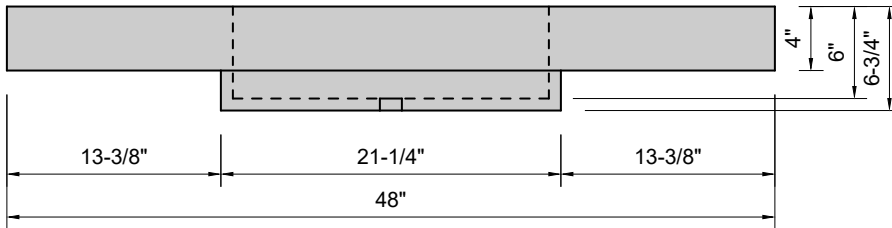

TOP VIEW

FRONT VIEW

SIDE VIEW

BACK VIEW

Model #: FLRT-48-03
Ramp Traditional Drain (floating)
8" widespread faucet holes