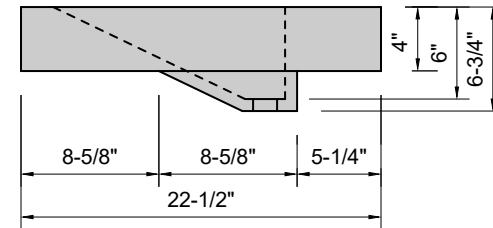

TOP VIEW

FRONT VIEW

SIDE VIEW

BACK VIEW

Model #: FLRT-48-03
Ramp Traditional Drain (floating)
8" widespread faucet holes