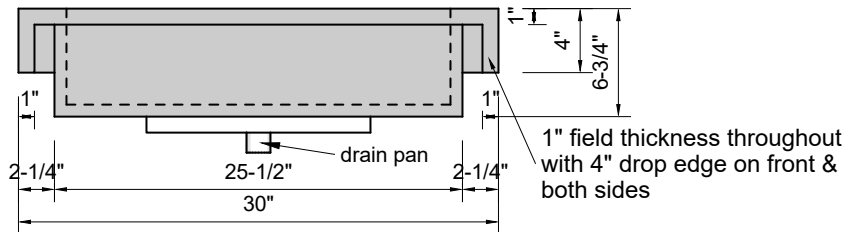

TOP VIEW

FRONT VIEW

SIDE VIEW

BACK VIEW

Model #: FLSR-30-00
Small Ramp (floating)
no faucet holes