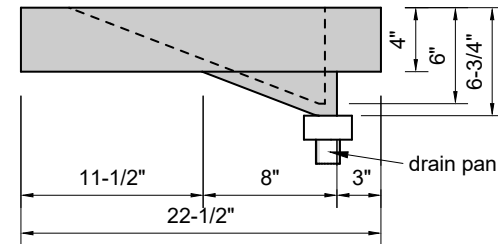

TOP VIEW

FRONT VIEW

SIDE VIEW

BACK VIEW

Model #: FLSR-30-00
Small Ramp (floating)
no faucet holes