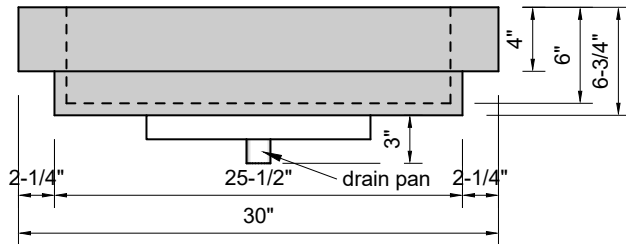

TOP VIEW

FRONT VIEW

SIDE VIEW

BACK VIEW

Model #: FLSR-30-00
Small Ramp (floating)
no faucet holes