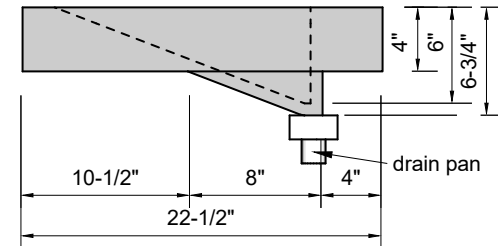

TOP VIEW

FRONT VIEW

SIDE VIEW

BACK VIEW

Model #: FLSR-30-01
Small Ramp (floating)
single faucet hole