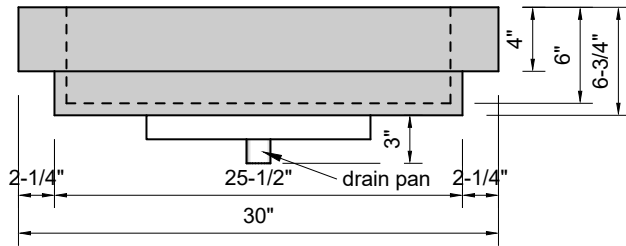

TOP VIEW

FRONT VIEW

SIDE VIEW

BACK VIEW

Model #: FLSR-30-01
Small Ramp (floating)
single faucet hole