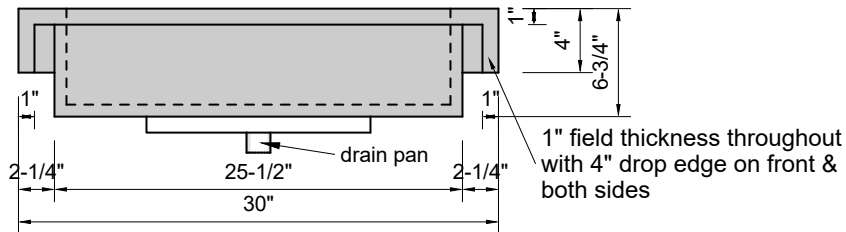

TOP VIEW

FRONT VIEW

SIDE VIEW

BACK VIEW

Model #: FLSR-30-01
Small Ramp (floating)
single faucet hole