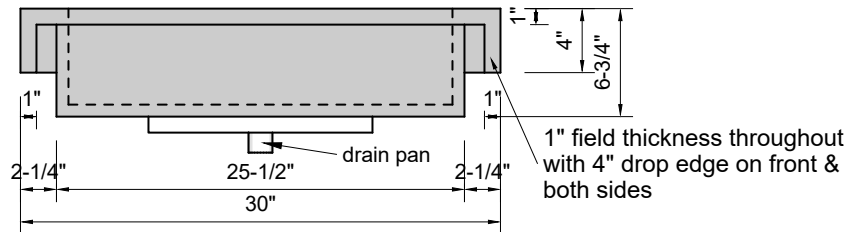

TOP VIEW

FRONT VIEW

SIDE VIEW

BACK VIEW

Model #: FLSR-30-03
Small Ramp (floating)
8" widespread faucet holes