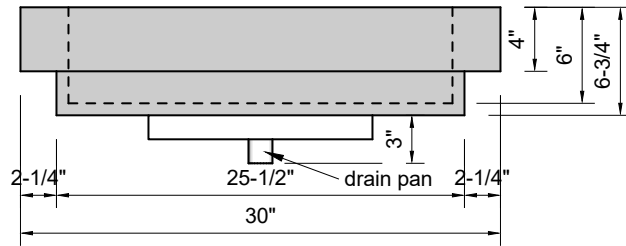

TOP VIEW

FRONT VIEW

SIDE VIEW

BACK VIEW

Model #: FLSR-30-03
Small Ramp (floating)
8" widespread faucet holes