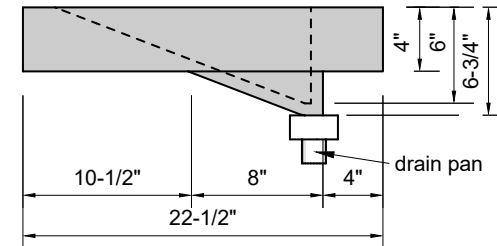

TOP VIEW

FRONT VIEW

SIDE VIEW

BACK VIEW

Model #: FLSR-30-03
Small Ramp (floating)
8" widespread faucet holes