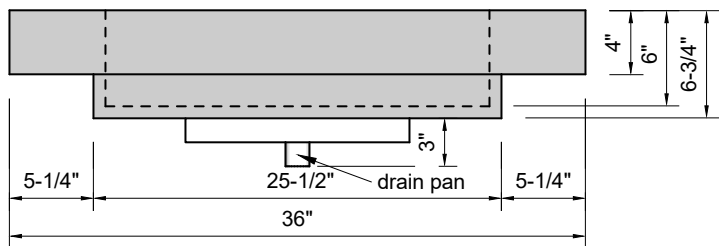

TOP VIEW

FRONT VIEW

SIDE VIEW

BACK VIEW

Model #: FLSR-36-00
Small Ramp (floating)
no faucet holes