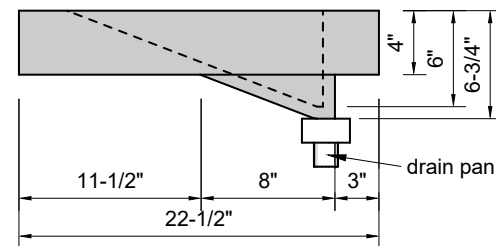

TOP VIEW

FRONT VIEW

SIDE VIEW

BACK VIEW

Model #: FLSR-36-00
Small Ramp (floating)
no faucet holes