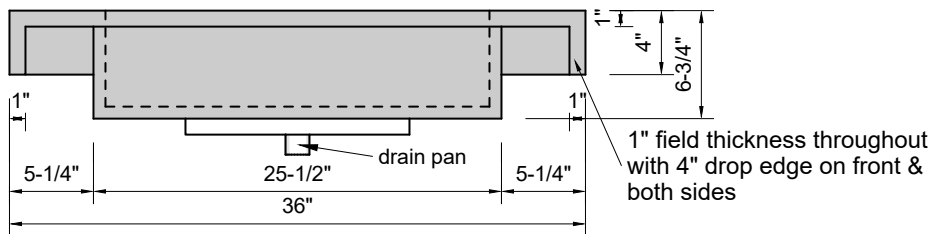

TOP VIEW

FRONT VIEW

SIDE VIEW

BACK VIEW

Model #: FLSR-36-00
Small Ramp (floating)
no faucet holes