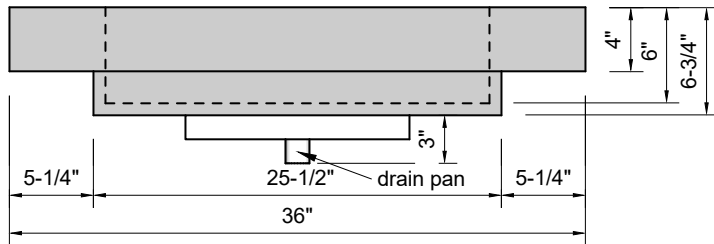

TOP VIEW

FRONT VIEW

SIDE VIEW

BACK VIEW

Model #: FLSR-36-01
Small Ramp (floating)
single faucet hole