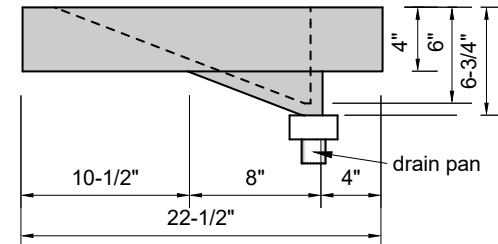

TOP VIEW

FRONT VIEW

SIDE VIEW

BACK VIEW

Model #: FLSR-36-01
Small Ramp (floating)
single faucet hole