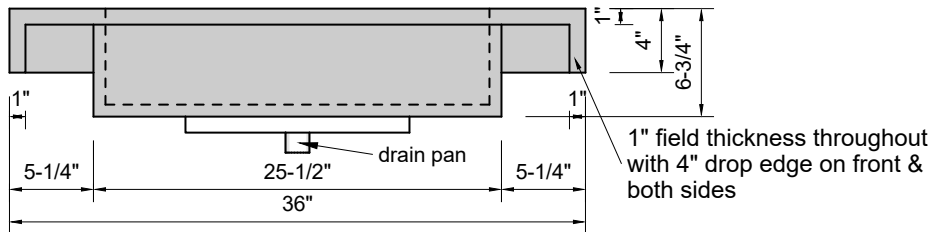

TOP VIEW

FRONT VIEW

SIDE VIEW

BACK VIEW

Model #: FLSR-36-01
Small Ramp (floating)
single faucet hole