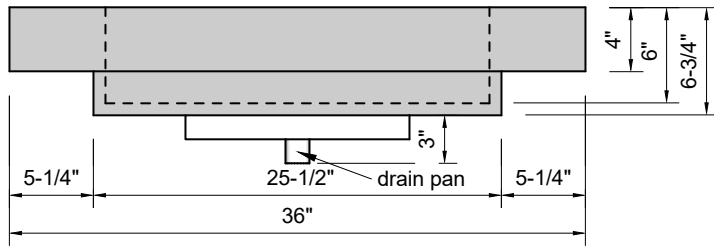

TOP VIEW

FRONT VIEW

SIDE VIEW

BACK VIEW

Model #: FLSR-36-03
Small Ramp (floating)
8" widespread faucet holes