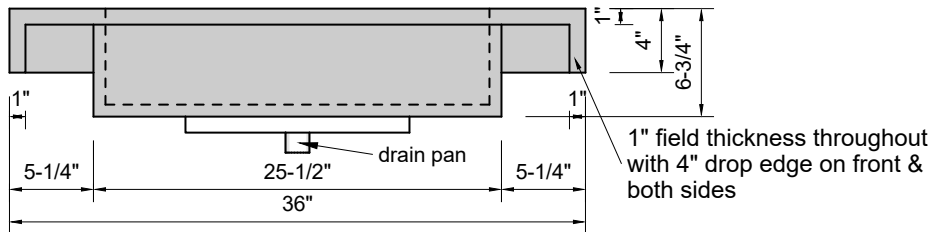

TOP VIEW

FRONT VIEW

SIDE VIEW

BACK VIEW

Model #: FLSR-36-03
Small Ramp (floating)
8" widespread faucet holes