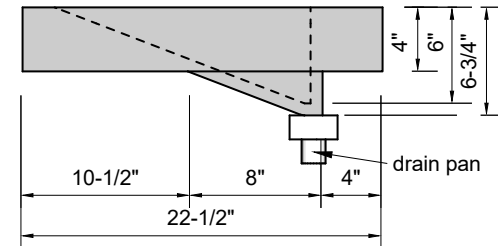

TOP VIEW

FRONT VIEW

SIDE VIEW

BACK VIEW

Model #: FLSR-36-03
Small Ramp (floating)
8" widespread faucet holes