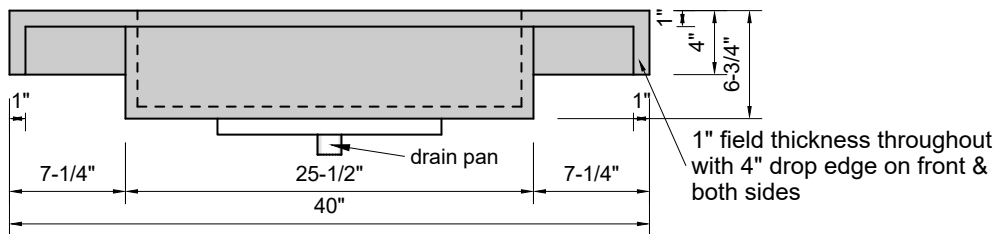

TOP VIEW

FRONT VIEW

SIDE VIEW

BACK VIEW

Model #: FLSR-40-00
Small Ramp (floating)
no faucet holes