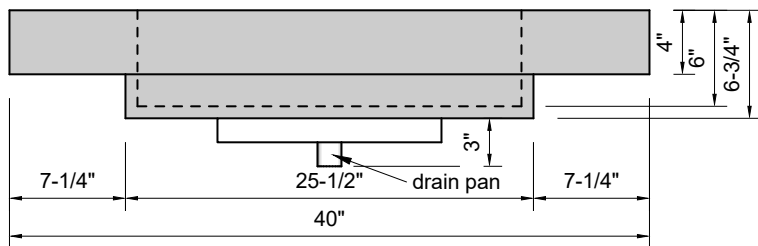

TOP VIEW

FRONT VIEW

SIDE VIEW

BACK VIEW

Model #: FLSR-40-00
Small Ramp (floating)
no faucet holes