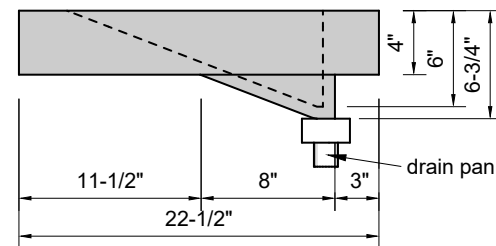

TOP VIEW

FRONT VIEW

SIDE VIEW

BACK VIEW

Model #: FLSR-40-00
Small Ramp (floating)
no faucet holes