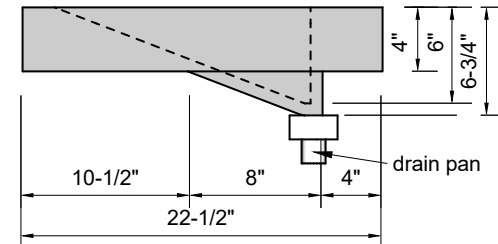

TOP VIEW

FRONT VIEW

SIDE VIEW

BACK VIEW

**Model #: FLSR-40-01**  
**Small Ramp (floating)**  
**single faucet hole**