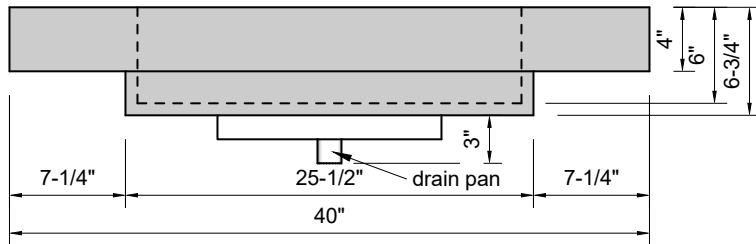

TOP VIEW

FRONT VIEW

SIDE VIEW

BACK VIEW

**Model #: FLSR-40-01**  
**Small Ramp (floating)**  
**single faucet hole**