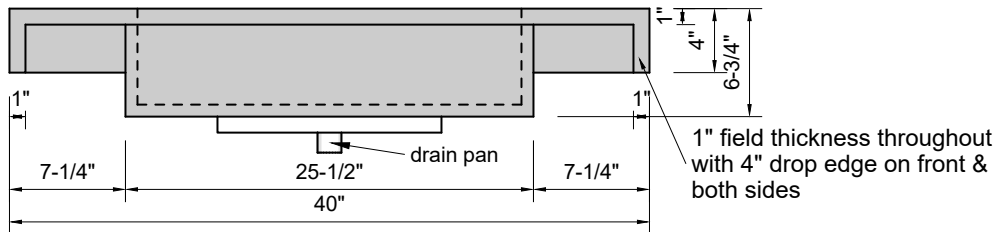

TOP VIEW

FRONT VIEW

SIDE VIEW

BACK VIEW

**Model #: FLSR-40-01**  
**Small Ramp (floating)**  
**single faucet hole**