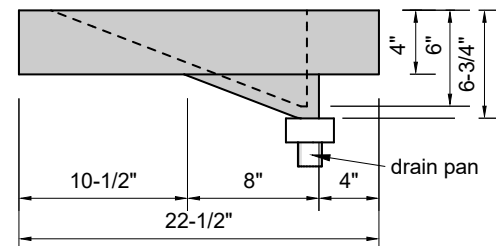

TOP VIEW

FRONT VIEW

SIDE VIEW

BACK VIEW

Model #: FLSR-40-03
Small Ramp (floating)
8" widespread faucet holes