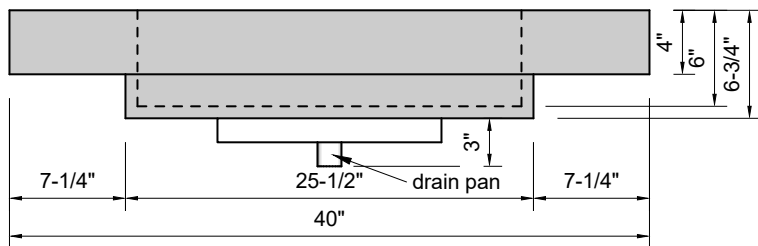

TOP VIEW

FRONT VIEW

SIDE VIEW

BACK VIEW

Model #: FLSR-40-03
Small Ramp (floating)
8" widespread faucet holes