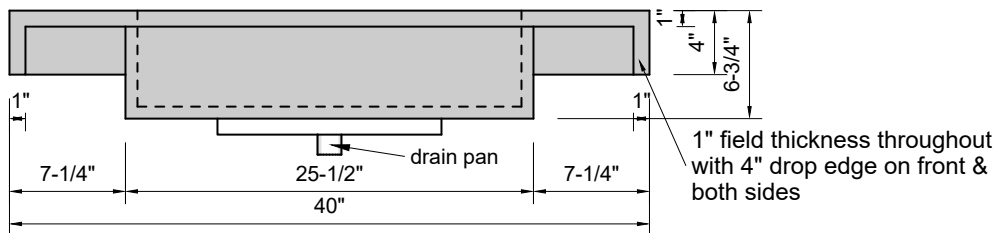

TOP VIEW

FRONT VIEW

SIDE VIEW

BACK VIEW

Model #: FLSR-40-03
Small Ramp (floating)
8" widespread faucet holes