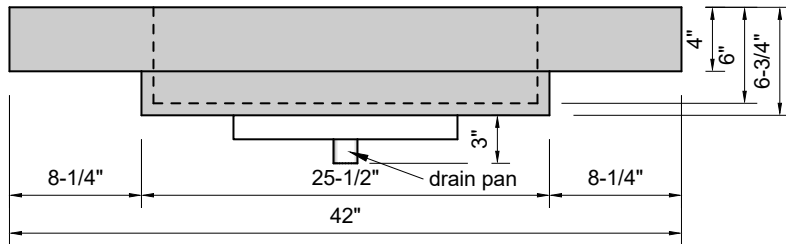

TOP VIEW

FRONT VIEW

SIDE VIEW

BACK VIEW

Model #: FLSR-42-00
Small Ramp (floating)
no faucet holes