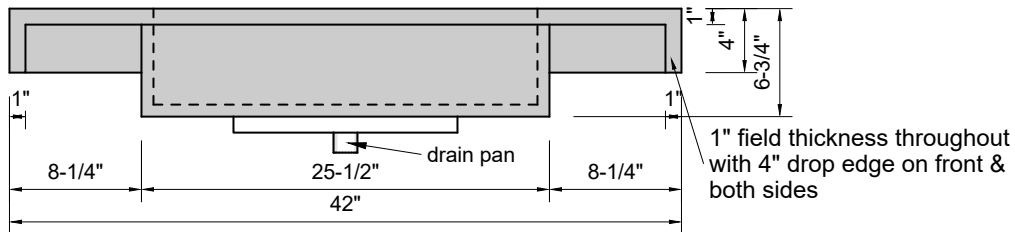

TOP VIEW

FRONT VIEW

SIDE VIEW

BACK VIEW

Model #: FLSR-42-00
Small Ramp (floating)
no faucet holes