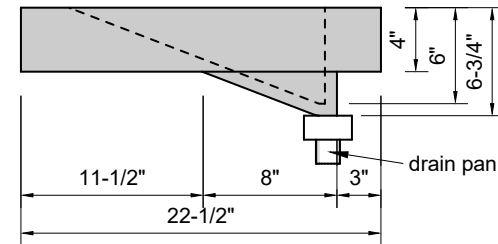

TOP VIEW

FRONT VIEW

SIDE VIEW

BACK VIEW

Model #: FLSR-42-00
Small Ramp (floating)
no faucet holes