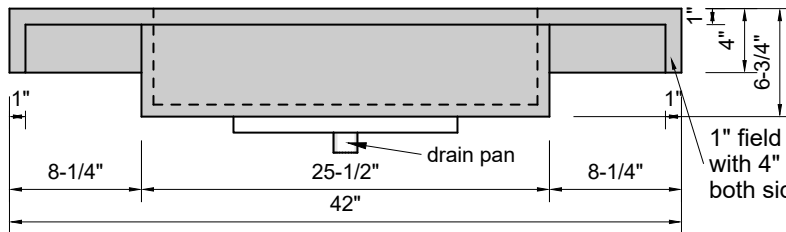

TOP VIEW

FRONT VIEW

SIDE VIEW

BACK VIEW

1" field thickness throughout with 4" drop edge on front & both sides

Model #: FLSR-42-01
Small Ramp (floating)
single faucet hole