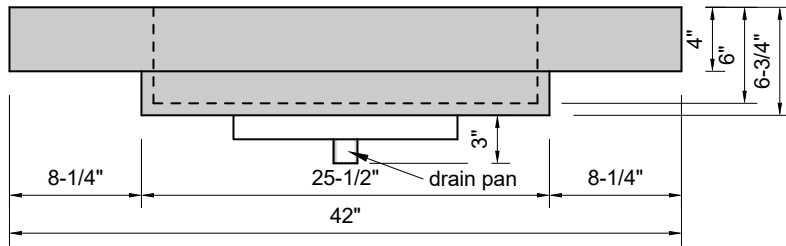

TOP VIEW

FRONT VIEW

SIDE VIEW

BACK VIEW

1" field thickness throughout with 4" drop edge on front & both sides

Model #: FLSR-42-01
Small Ramp (floating)
single faucet hole