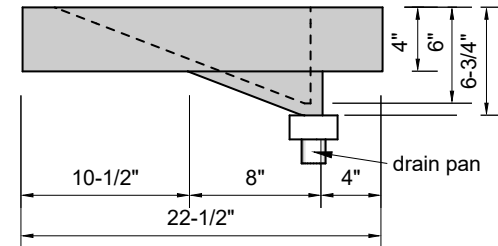

TOP VIEW

FRONT VIEW

SIDE VIEW

BACK VIEW

1" field thickness throughout with 4" drop edge on front & both sides

Model #: FLSR-42-01
Small Ramp (floating)
single faucet hole