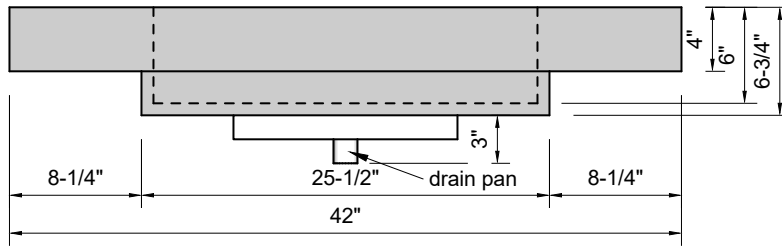

TOP VIEW

FRONT VIEW

SIDE VIEW

BACK VIEW

**Model #: FLSR-42-03**  
**Small Ramp (floating)**  
**8" widespread faucet holes**