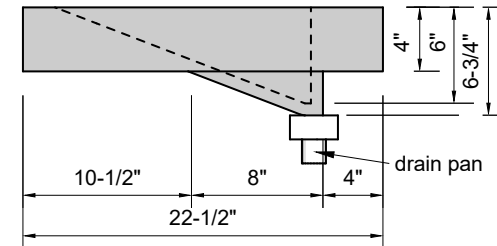

TOP VIEW

FRONT VIEW

SIDE VIEW

BACK VIEW

**Model #: FLSR-42-03**  
**Small Ramp (floating)**  
**8" widespread faucet holes**