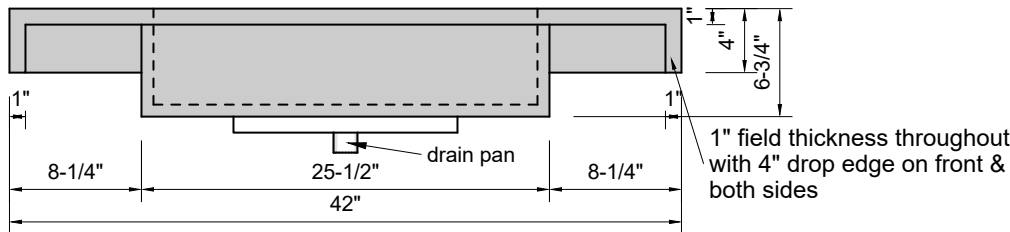

TOP VIEW

FRONT VIEW

SIDE VIEW

BACK VIEW

**Model #: FLSR-42-03**  
**Small Ramp (floating)**  
**8" widespread faucet holes**