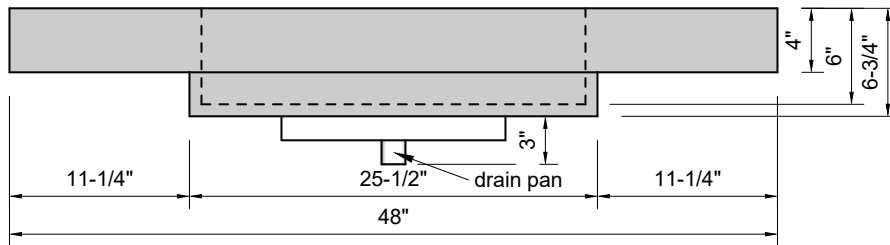

TOP VIEW

FRONT VIEW

SIDE VIEW

BACK VIEW

1" field thickness throughout
 with 4" drop edge on front &
 both sides

Model #: FLSR-48-00
Small Ramp (floating)
no faucet holes