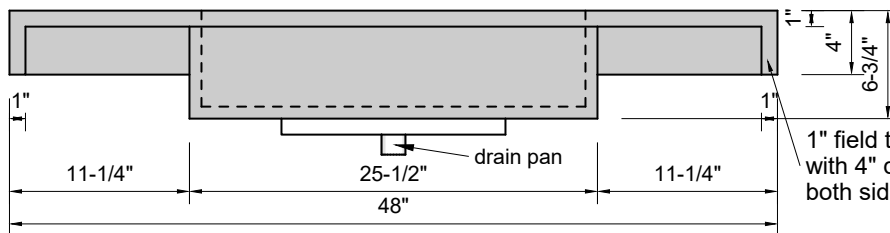

TOP VIEW

FRONT VIEW

SIDE VIEW

BACK VIEW

1" field thickness throughout
 with 4" drop edge on front &
 both sides

Model #: FLSR-48-00
Small Ramp (floating)
no faucet holes