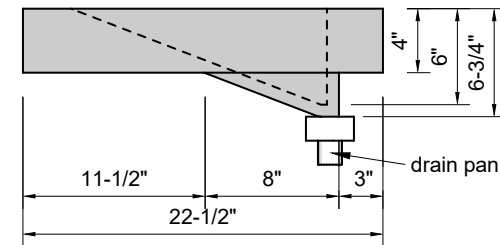

TOP VIEW

FRONT VIEW

SIDE VIEW

BACK VIEW

1" field thickness throughout
 with 4" drop edge on front &
 both sides

Model #: FLSR-48-00
Small Ramp (floating)
no faucet holes