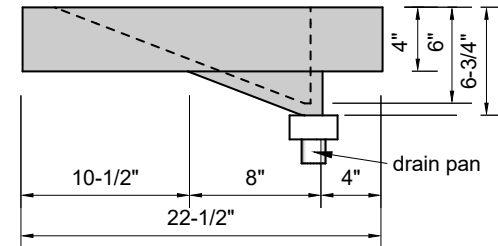

TOP VIEW

FRONT VIEW

SIDE VIEW

BACK VIEW

1" field thickness throughout with 4" drop edge on front & both sides

Model #: FLSR-48-01
Small Ramp (floating)
single faucet hole