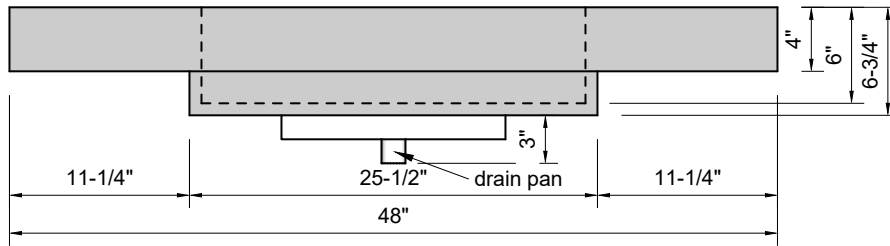

TOP VIEW

FRONT VIEW

SIDE VIEW

BACK VIEW

1" field thickness throughout with 4" drop edge on front & both sides

Model #: FLSR-48-01
Small Ramp (floating)
single faucet hole