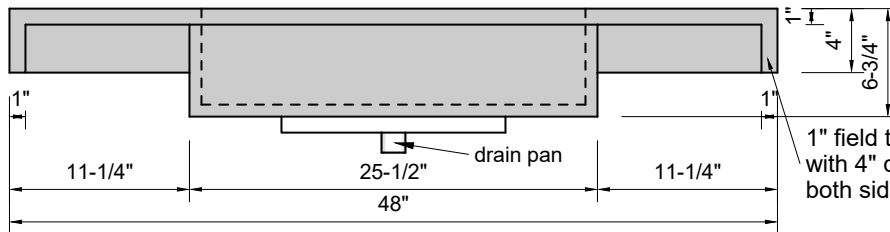

TOP VIEW

FRONT VIEW

SIDE VIEW

BACK VIEW

1" field thickness throughout with 4" drop edge on front & both sides

Model #: FLSR-48-01
Small Ramp (floating)
single faucet hole