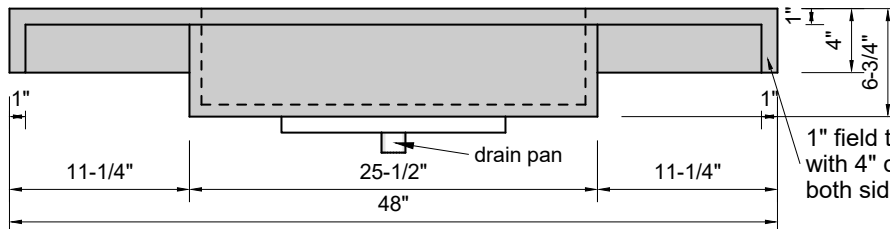

TOP VIEW

FRONT VIEW

SIDE VIEW

BACK VIEW

1" field thickness throughout with 4" drop edge on front & both sides

**Model #: FLSR-48-03**  
**Small Ramp (floating)**  
**8" widespread faucet holes**