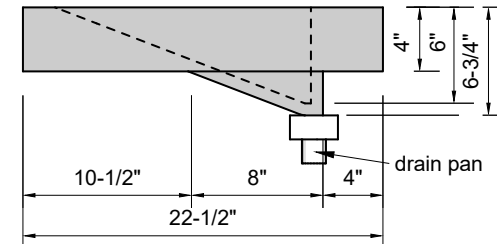

TOP VIEW

FRONT VIEW

SIDE VIEW

BACK VIEW

1" field thickness throughout with 4" drop edge on front & both sides

**Model #: FLSR-48-03**  
**Small Ramp (floating)**  
**8" widespread faucet holes**