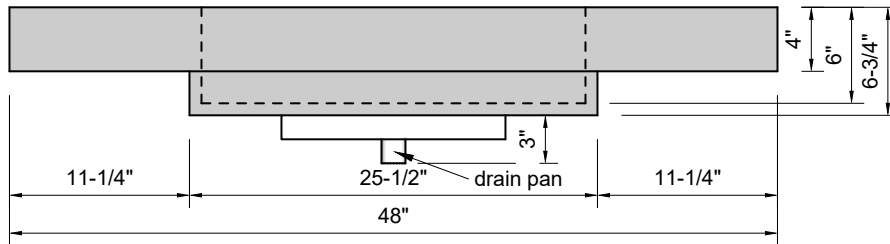

TOP VIEW

FRONT VIEW

SIDE VIEW

BACK VIEW

1" field thickness throughout with 4" drop edge on front & both sides

**Model #: FLSR-48-03**  
**Small Ramp (floating)**  
**8" widespread faucet holes**