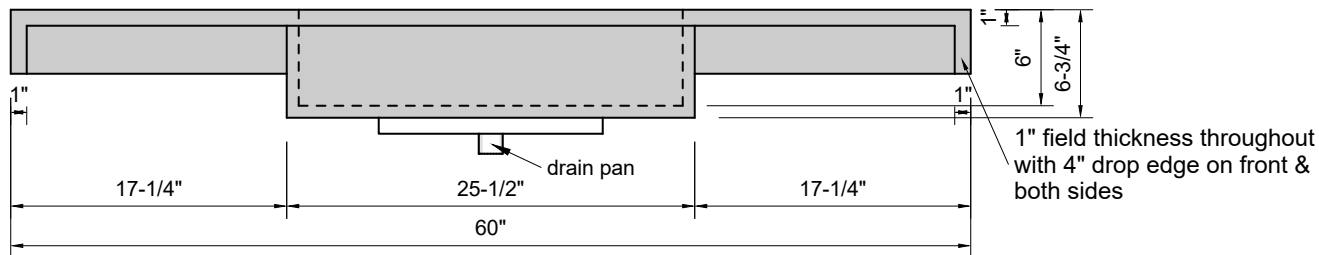

TOP VIEW

FRONT VIEW

SIDE VIEW

BACK VIEW

Model #: FLSR-60-00
Small Ramp (floating)
no faucet holes