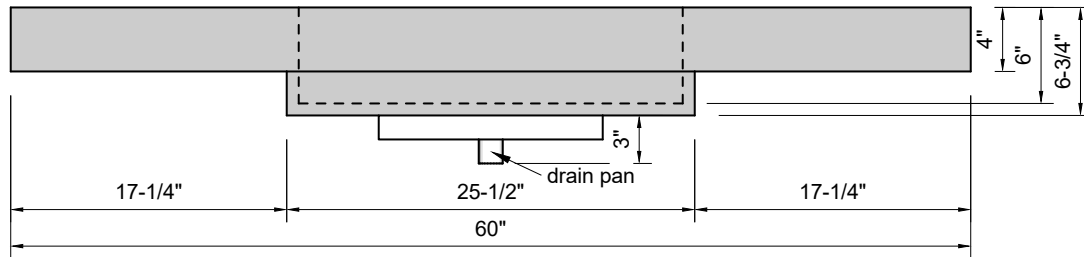

TOP VIEW

FRONT VIEW

SIDE VIEW

BACK VIEW

Model #: FLSR-60-00
Small Ramp (floating)
no faucet holes