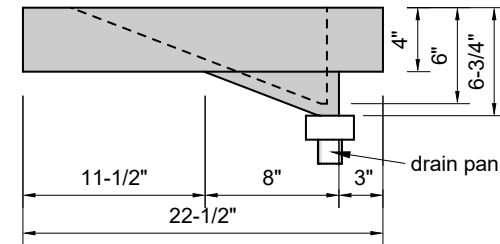

TOP VIEW

FRONT VIEW

SIDE VIEW

BACK VIEW

Model #: FLSR-60-00
Small Ramp (floating)
no faucet holes