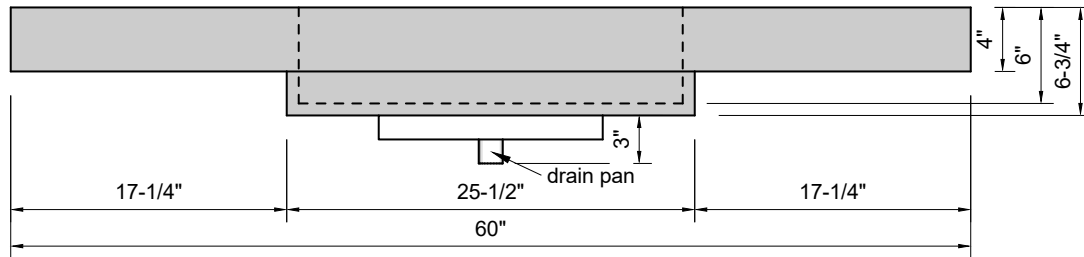

TOP VIEW

FRONT VIEW

SIDE VIEW

BACK VIEW

Model #: FLSR-60-01
Small Ramp (floating)
single faucet hole