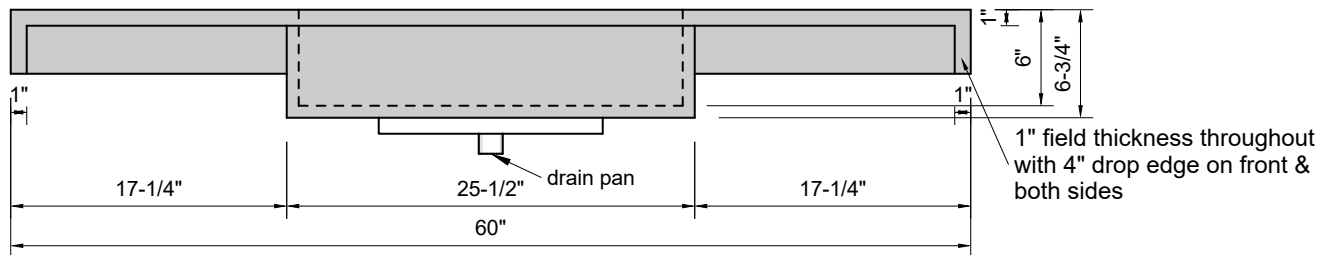

TOP VIEW

FRONT VIEW

SIDE VIEW

BACK VIEW

Model #: FLSR-60-01
Small Ramp (floating)
single faucet hole