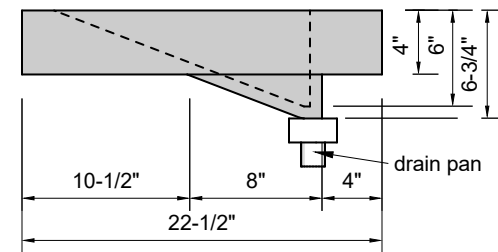

TOP VIEW

FRONT VIEW

SIDE VIEW

BACK VIEW

Model #: FLSR-60-01
Small Ramp (floating)
single faucet hole