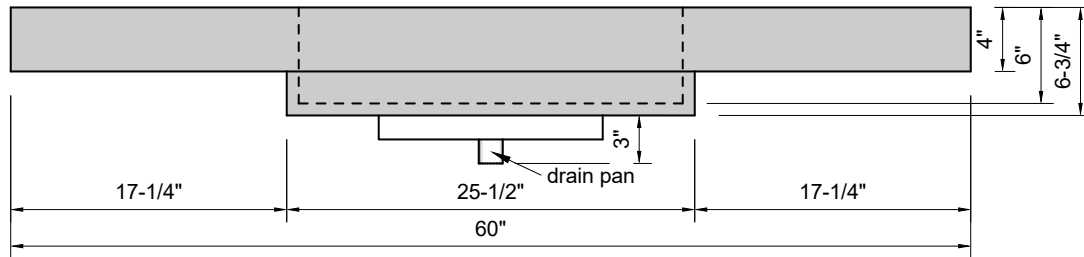

TOP VIEW

FRONT VIEW

SIDE VIEW

BACK VIEW

**Model #: FLSR-60-03**  
**Small Ramp (floating)**  
**8" widespread faucet holes**