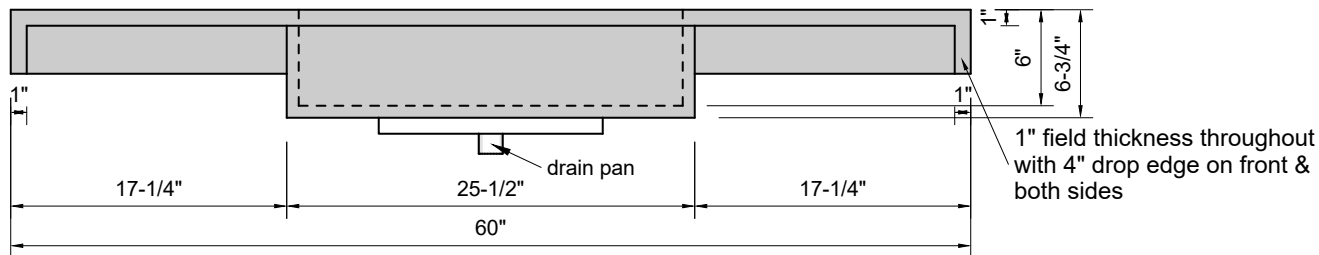

TOP VIEW

FRONT VIEW

SIDE VIEW

BACK VIEW

**Model #: FLSR-60-03**  
**Small Ramp (floating)**  
**8" widespread faucet holes**