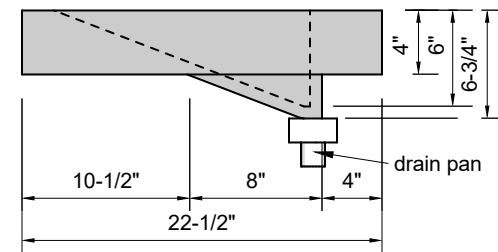

TOP VIEW

FRONT VIEW

SIDE VIEW

BACK VIEW

**Model #: FLSR-60-03**  
**Small Ramp (floating)**  
**8" widespread faucet holes**