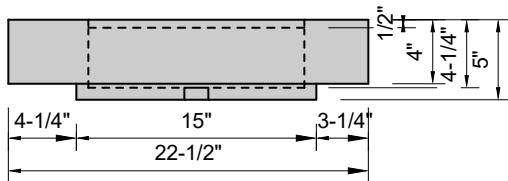

TOP VIEW

FRONT VIEW

BACK VIEW

SIDE VIEW

Model #: FLSW-108-00
Stretch Wave (floating)
no faucet holes