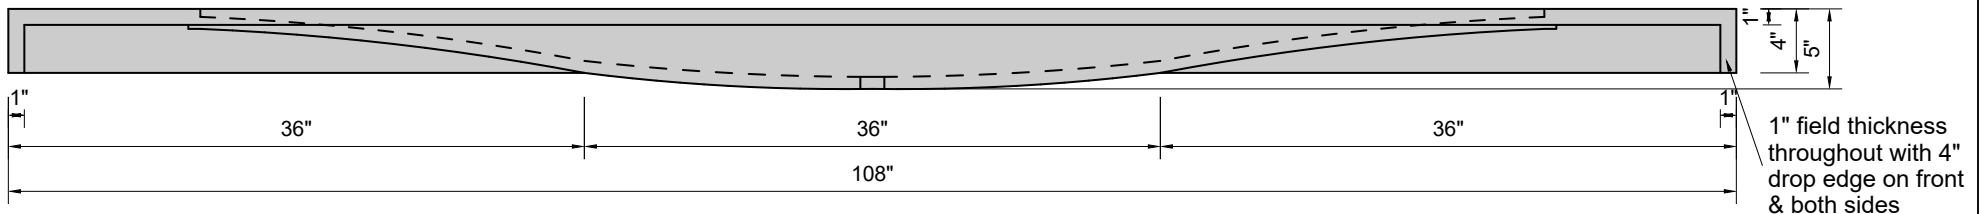

TOP VIEW

FRONT VIEW

BACK VIEW

SIDE VIEW

Model #: FLSW-108-00
Stretch Wave (floating)
no faucet holes