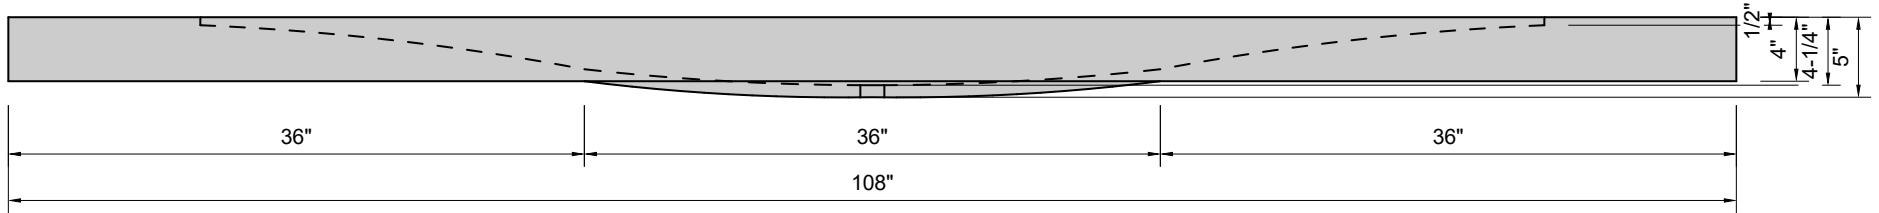

TOP VIEW

FRONT VIEW

BACK VIEW

SIDE VIEW

Model #: FLSW-108-00
Stretch Wave (floating)
no faucet holes