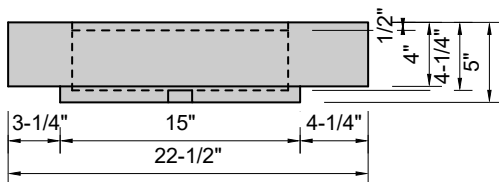

TOP VIEW

FRONT VIEW

BACK VIEW

SIDE VIEW

Model #: FLSW-108-01
Stretch Wave (floating)
single faucet holes