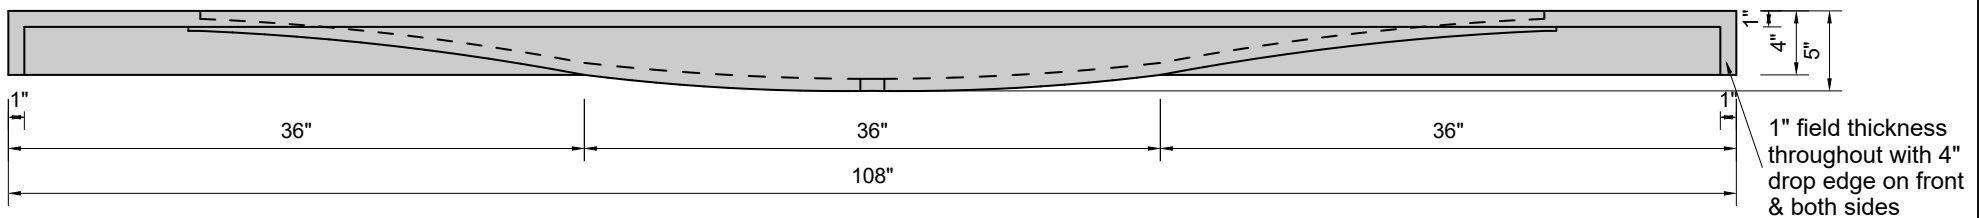

TOP VIEW

FRONT VIEW

BACK VIEW

SIDE VIEW

Model #: FLSW-108-01
Stretch Wave (floating)
single faucet holes