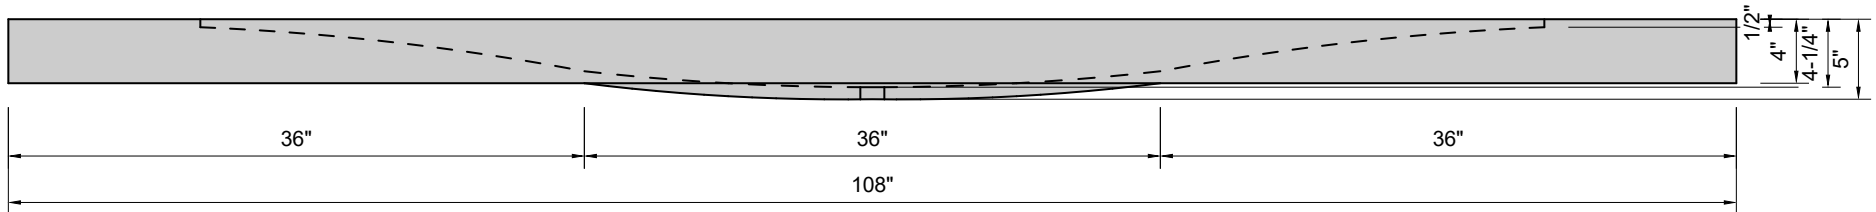

TOP VIEW

FRONT VIEW

BACK VIEW

SIDE VIEW

Model #: FLSW-108-01
Stretch Wave (floating)
single faucet holes