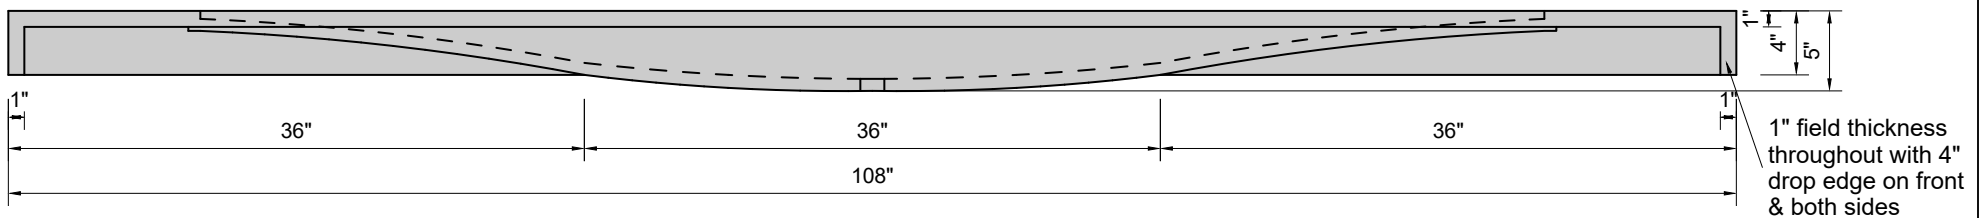

TOP VIEW

FRONT VIEW

BACK VIEW

SIDE VIEW

Model #: FLSW-108-03
Stretch Wave (floating)
8" widespread faucet holes