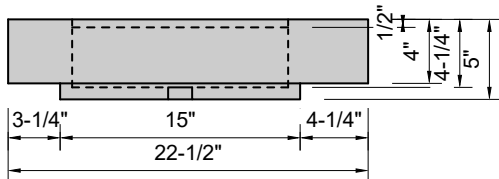

TOP VIEW

FRONT VIEW

BACK VIEW

SIDE VIEW

Model #: FLSW-108-03
Stretch Wave (floating)
8" widespread faucet holes