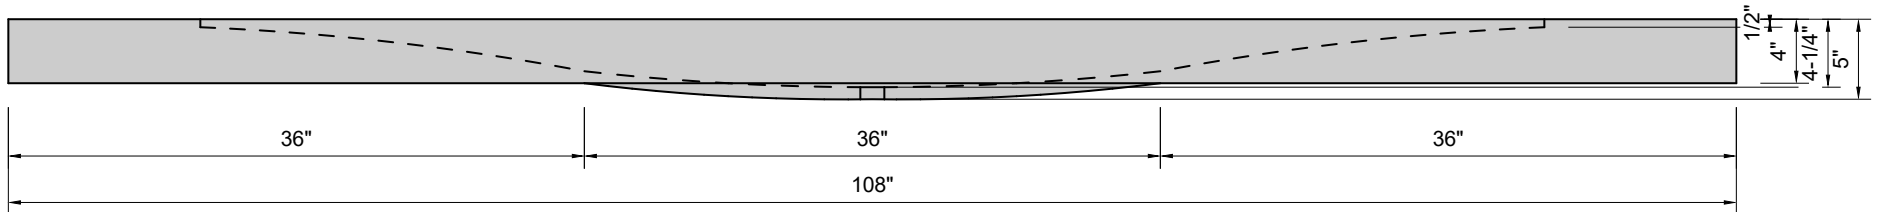

TOP VIEW

FRONT VIEW

BACK VIEW

SIDE VIEW

Model #: FLSW-108-03
Stretch Wave (floating)
8" widespread faucet holes