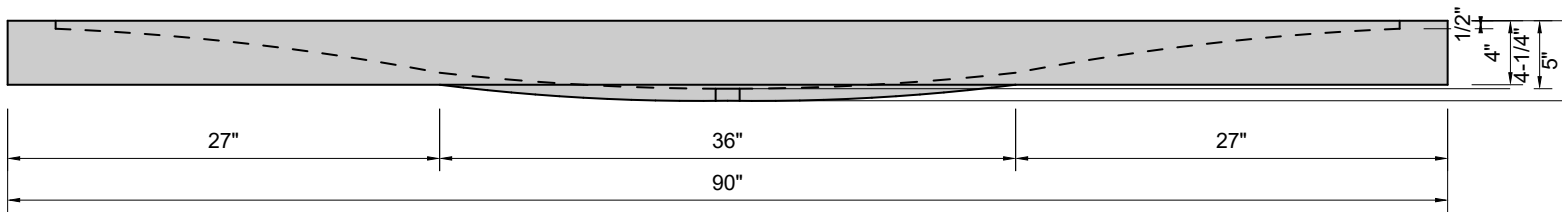

TOP VIEW

FRONT VIEW

BACK VIEW

SIDE VIEW

**Model #: FLSW-90-00**  
**Stretch Wave (floating)**  
**no faucet holes**