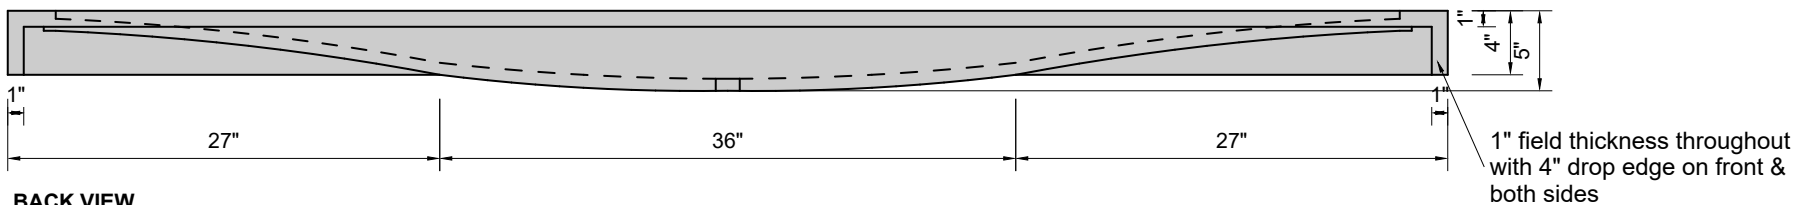

TOP VIEW

FRONT VIEW

BACK VIEW

SIDE VIEW

**Model #: FLSW-90-00**  
**Stretch Wave (floating)**  
**no faucet holes**