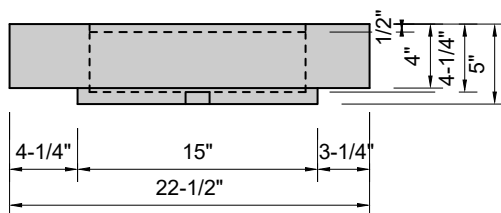

TOP VIEW

FRONT VIEW

BACK VIEW

SIDE VIEW

**Model #: FLSW-90-00**  
**Stretch Wave (floating)**  
**no faucet holes**