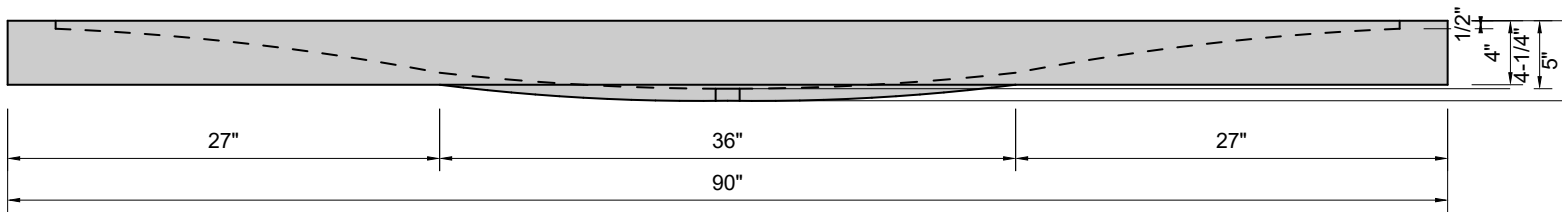

TOP VIEW

FRONT VIEW

BACK VIEW

SIDE VIEW

Model #: FLSW-90-01
Stretch Wave (floating)
single faucet holes