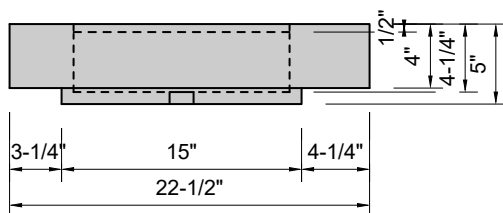

TOP VIEW

FRONT VIEW

BACK VIEW

SIDE VIEW

Model #: FLSW-90-01
Stretch Wave (floating)
single faucet holes