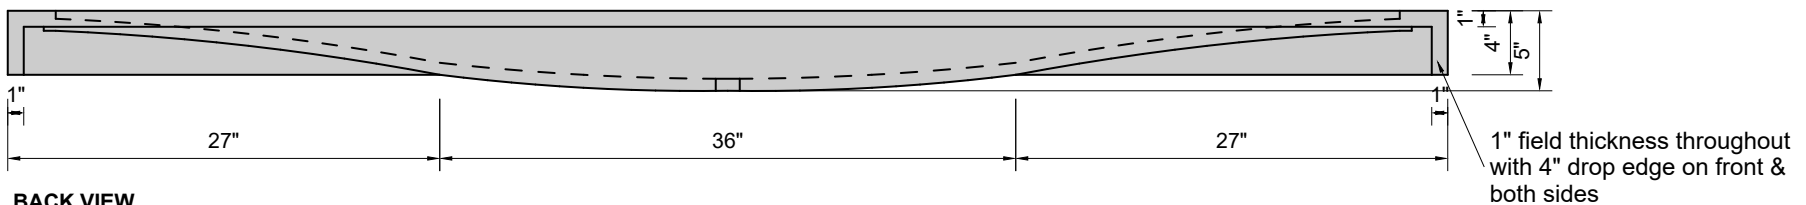

TOP VIEW

FRONT VIEW

BACK VIEW

SIDE VIEW

Model #: FLSW-90-01
Stretch Wave (floating)
single faucet holes