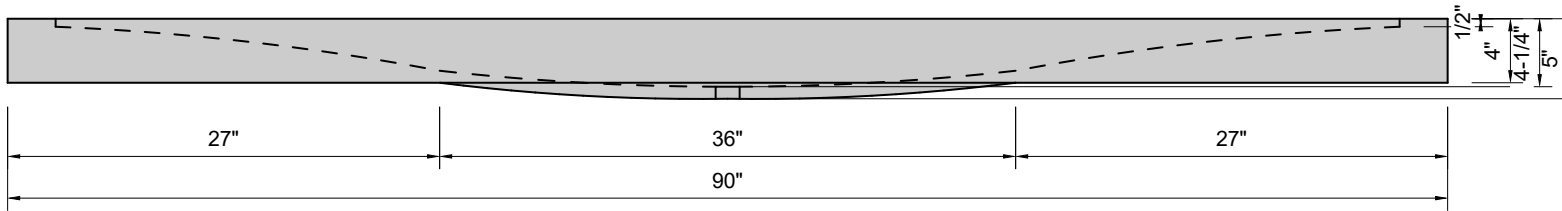

TOP VIEW

FRONT VIEW

BACK VIEW

SIDE VIEW

Model #: FLSW-90-03
Stretch Wave (floating)
8" widespread faucet holes