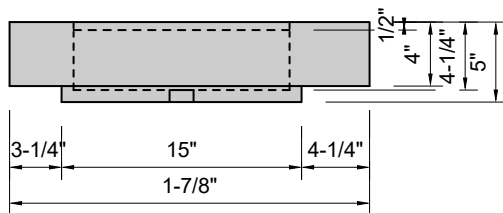

TOP VIEW

FRONT VIEW

BACK VIEW

SIDE VIEW

Model #: FLSW-90-03
Stretch Wave (floating)
8" widespread faucet holes