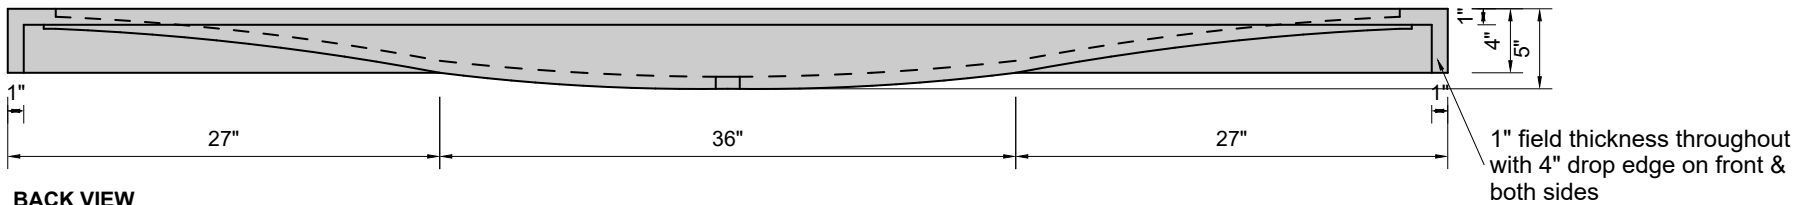

TOP VIEW

FRONT VIEW

BACK VIEW

SIDE VIEW

Model #: FLSW-90-03
Stretch Wave (floating)
8" widespread faucet holes