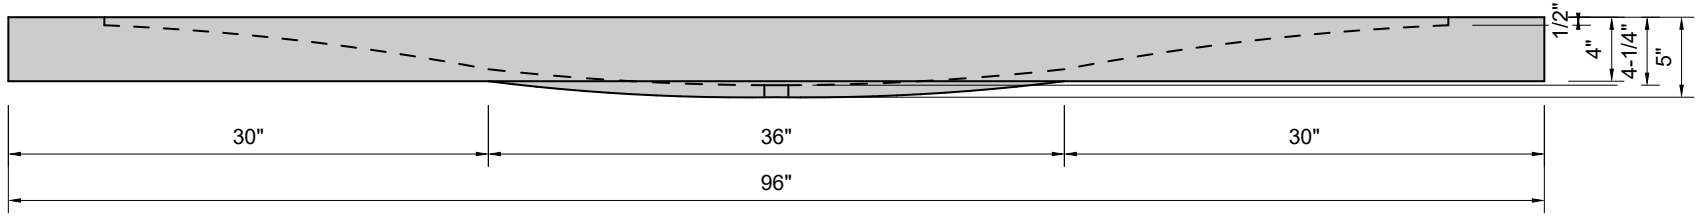

TOP VIEW

FRONT VIEW

BACK VIEW

SIDE VIEW

Model #: FLSW-96-00
Stretch Wave (floating)
no faucet holes