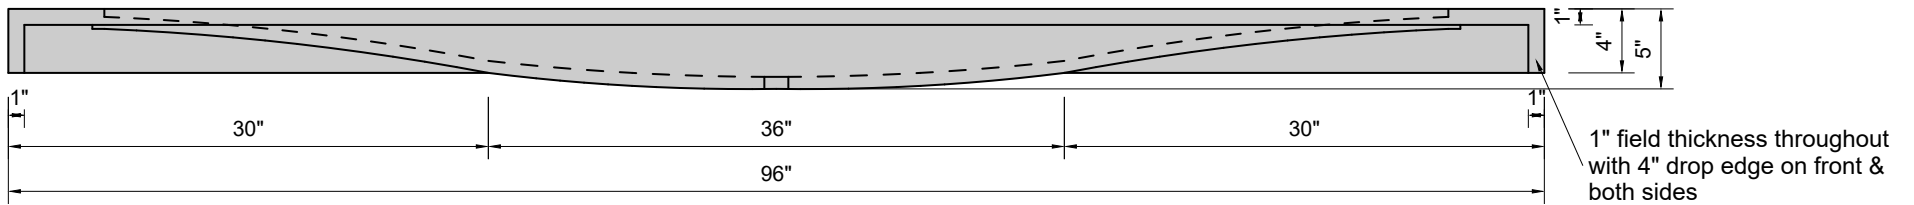

TOP VIEW

FRONT VIEW

BACK VIEW

SIDE VIEW

Model #: FLSW-96-00
Stretch Wave (floating)
no faucet holes