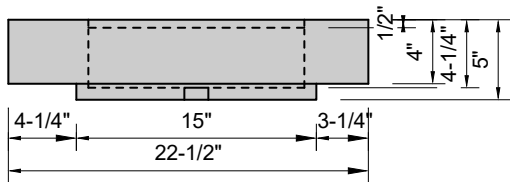

TOP VIEW

FRONT VIEW

BACK VIEW

SIDE VIEW

Model #: FLSW-96-00
Stretch Wave (floating)
no faucet holes