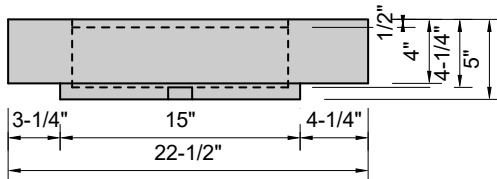

TOP VIEW

FRONT VIEW

BACK VIEW

SIDE VIEW

**Model #: FLSW-96-01**  
**Stretch Wave (floating)**  
**single faucet holes**