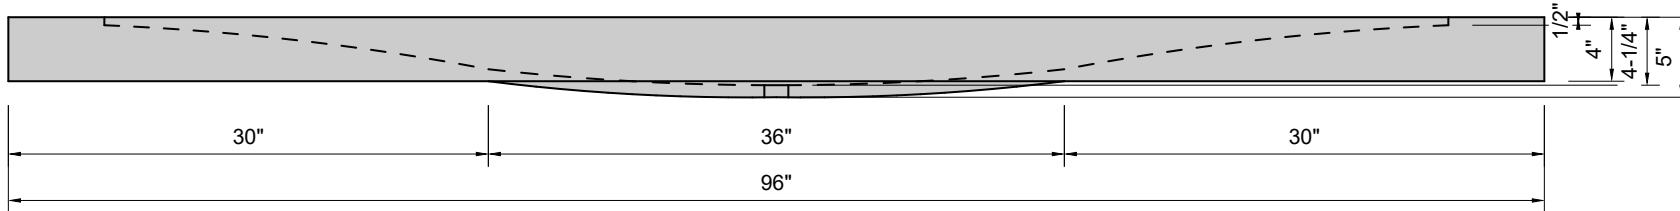

TOP VIEW

FRONT VIEW

BACK VIEW

SIDE VIEW

**Model #: FLSW-96-01**  
**Stretch Wave (floating)**  
**single faucet holes**