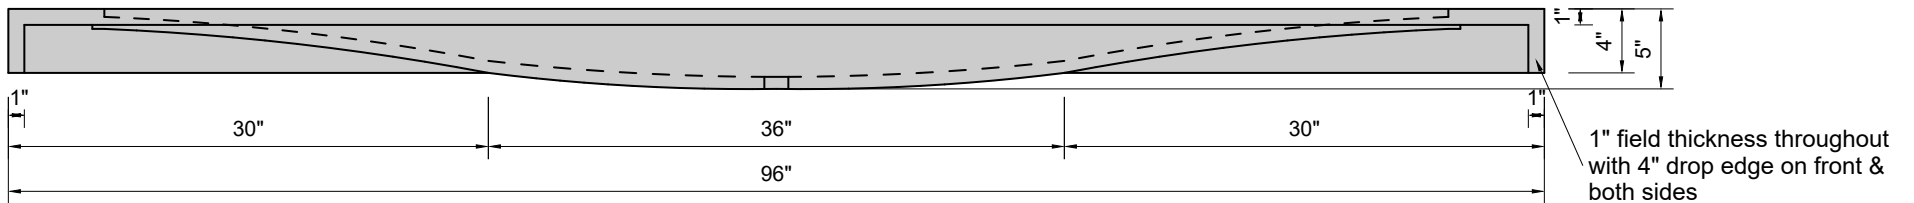

TOP VIEW

FRONT VIEW

BACK VIEW

SIDE VIEW

**Model #: FLSW-96-01**  
**Stretch Wave (floating)**  
**single faucet holes**