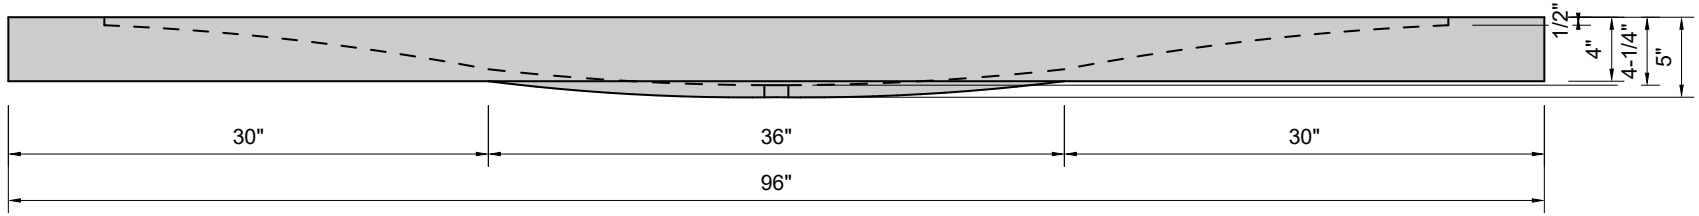

TOP VIEW

FRONT VIEW

BACK VIEW

SIDE VIEW

**Model #: FLSW-96-03**  
**Stretch Wave (floating)**  
**8" widespread faucet holes**