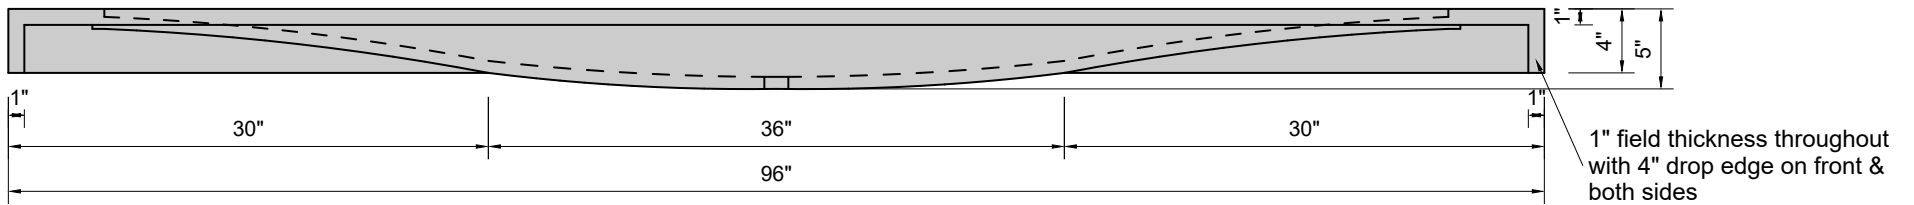

TOP VIEW

FRONT VIEW

BACK VIEW

SIDE VIEW

**Model #: FLSW-96-03**  
**Stretch Wave (floating)**  
**8" widespread faucet holes**