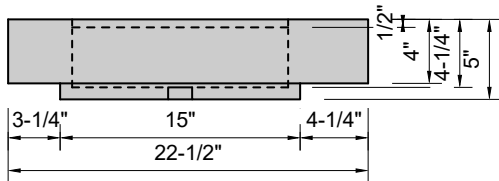

TOP VIEW

FRONT VIEW

BACK VIEW

SIDE VIEW

**Model #: FLSW-96-03**  
**Stretch Wave (floating)**  
**8" widespread faucet holes**