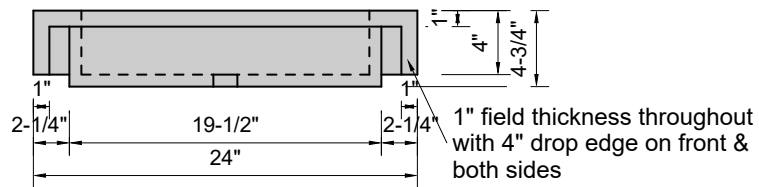

TOP VIEW

FRONT VIEW

SIDE VIEW

BACK VIEW

Model #: FLWH-24-00
Whisper (floating)
no faucet holes