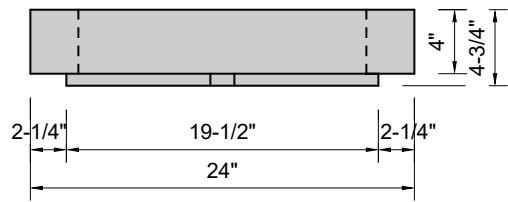

TOP VIEW

FRONT VIEW

SIDE VIEW

BACK VIEW

Model #: FLWH-24-00
Whisper (floating)
no faucet holes