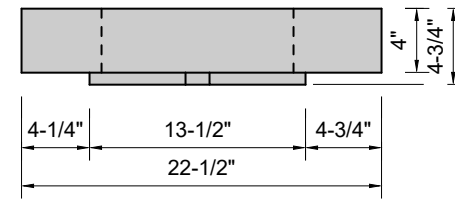

TOP VIEW

FRONT VIEW

SIDE VIEW

BACK VIEW

Model #: FLWH-24-00
Whisper (floating)
no faucet holes